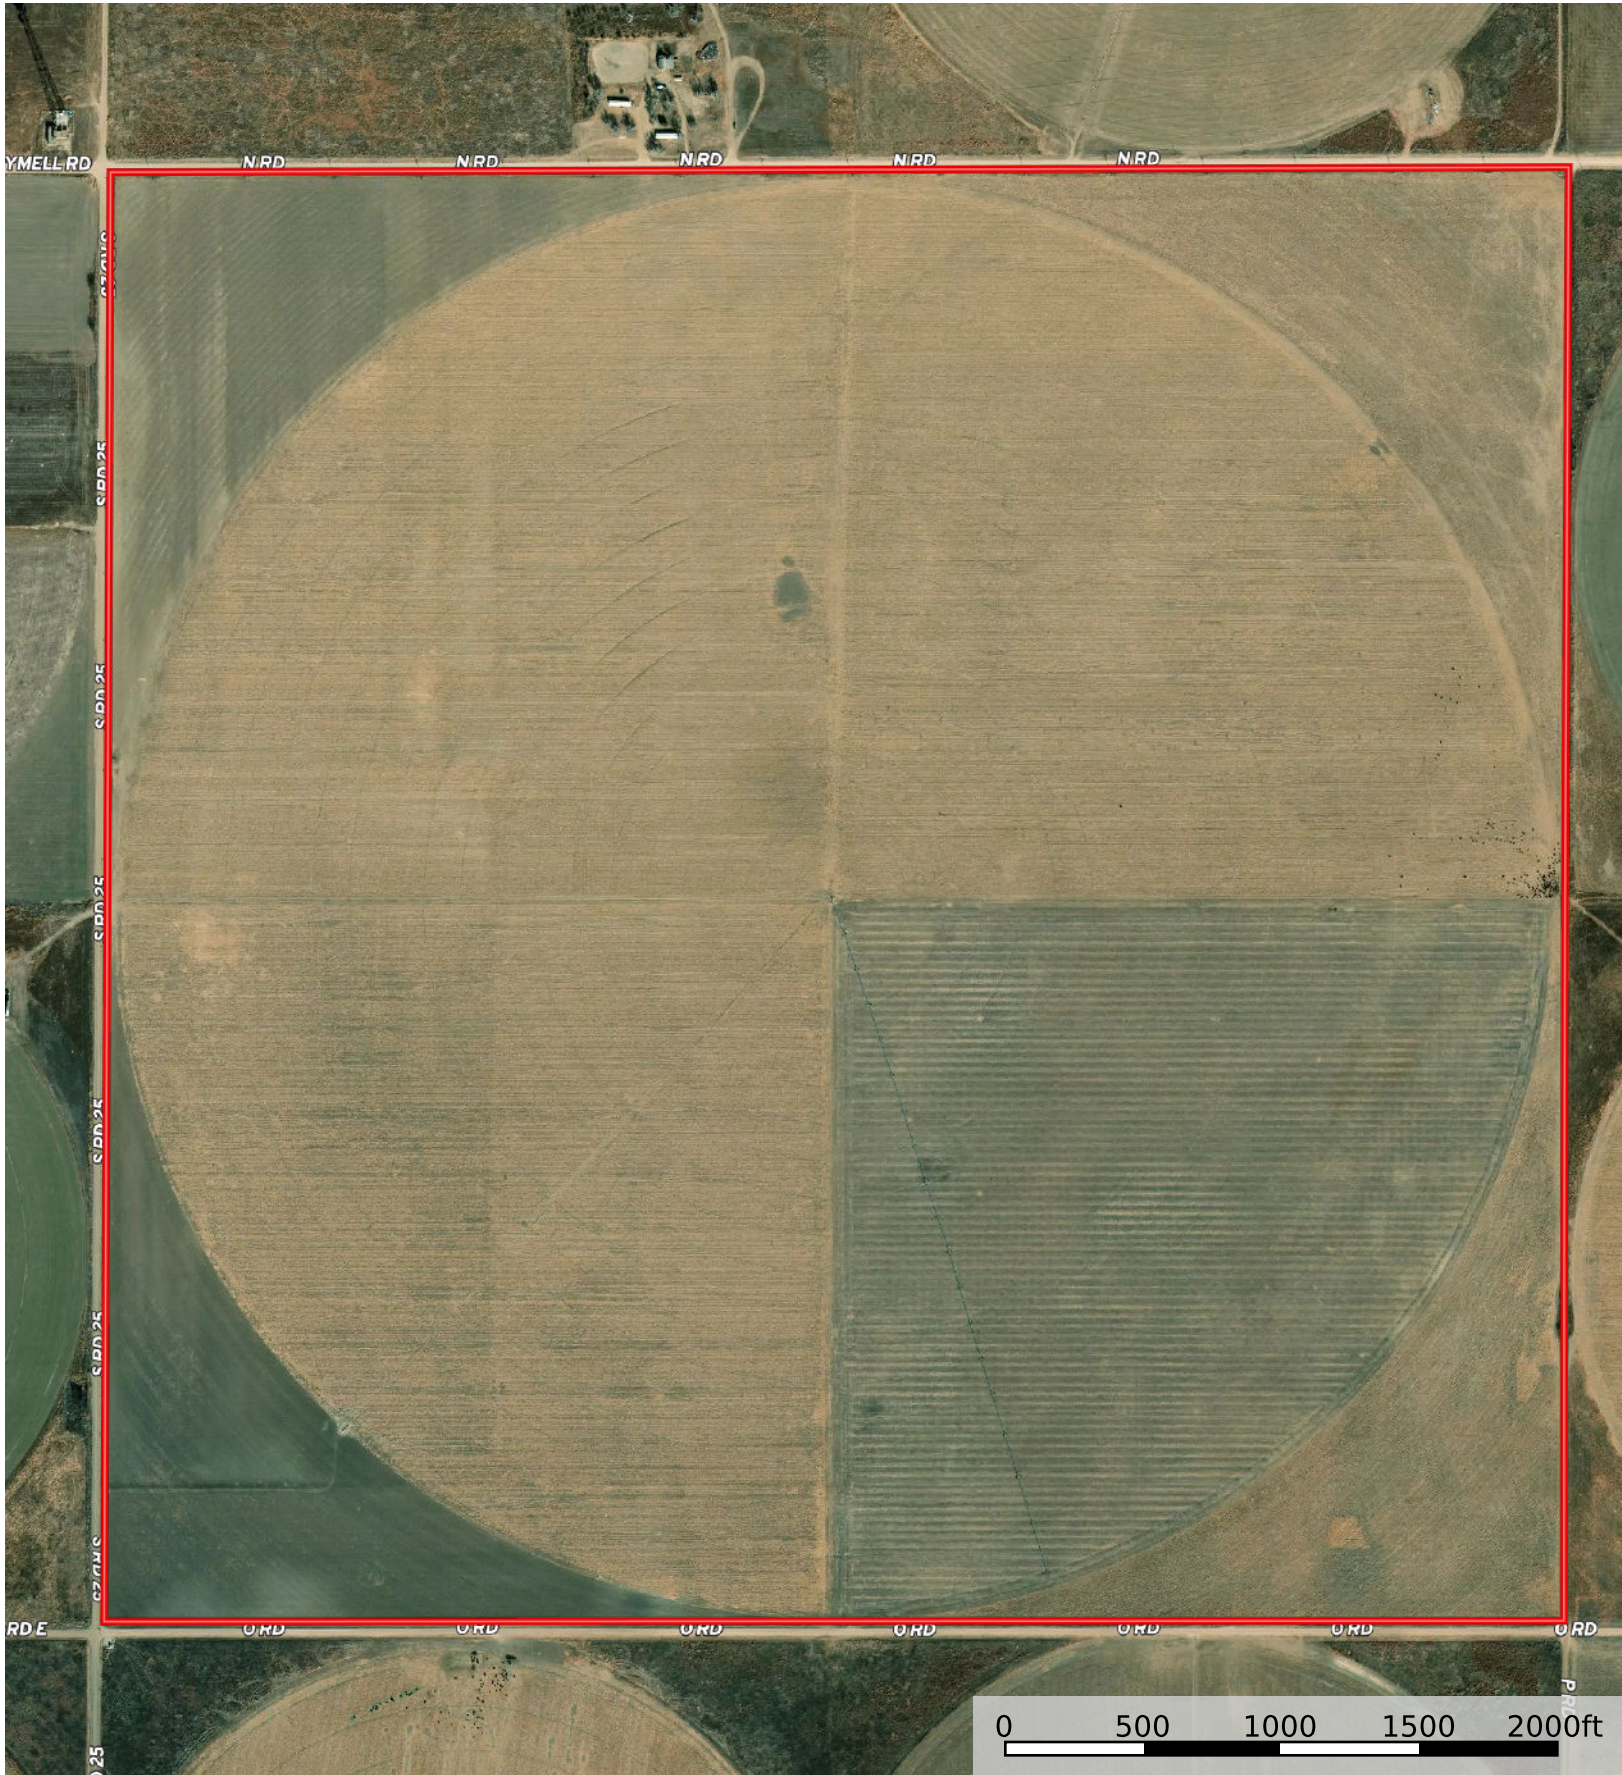

# Lake Cruise

Gray County, Kansas, 641 AC +/-

 Boundary