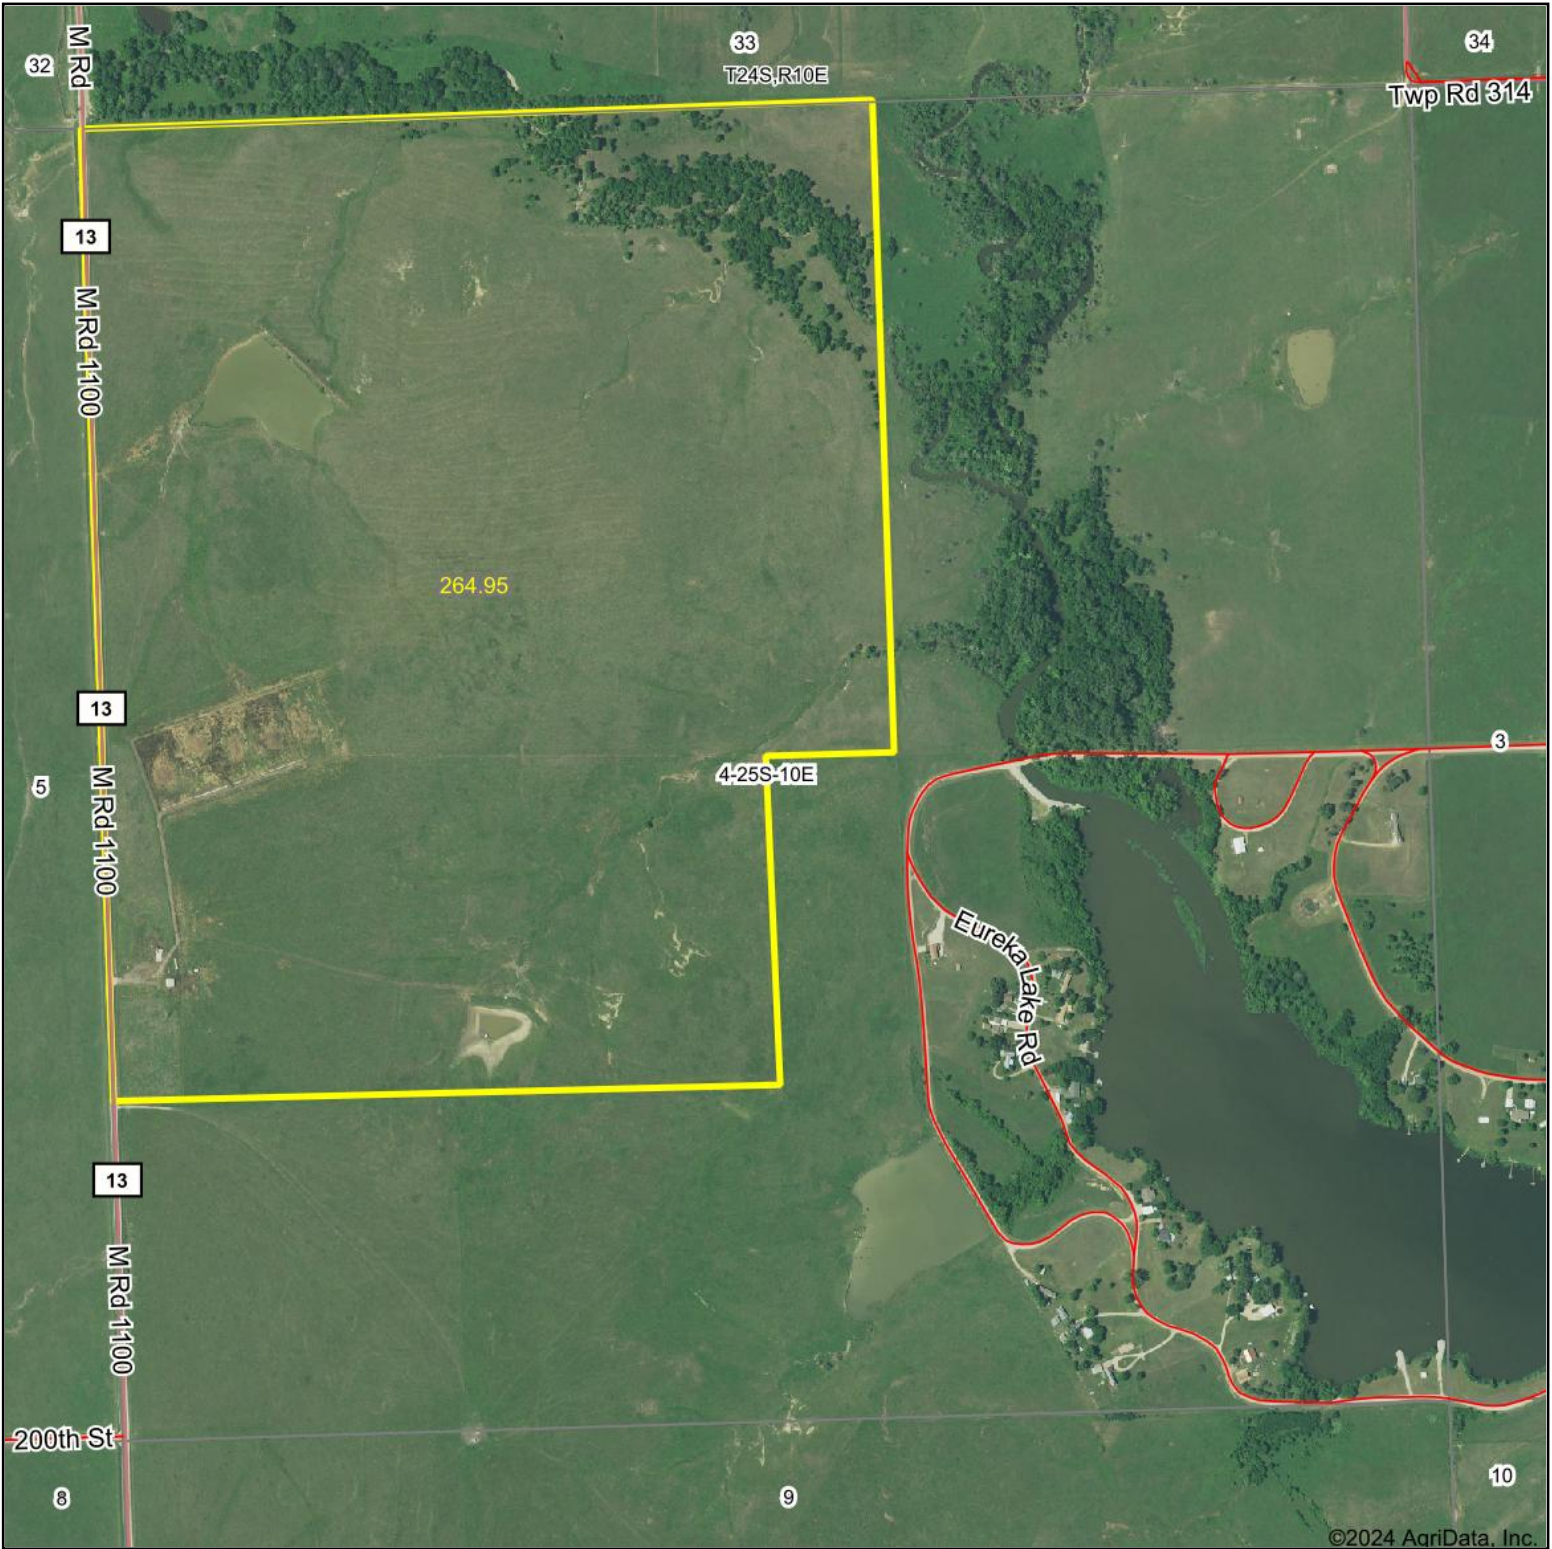

Aerial Map

©2024 AgriData, Inc.

Boundary Center: 37.906866, -96.318948

4-25S-10E
Greenwood County
Kansas