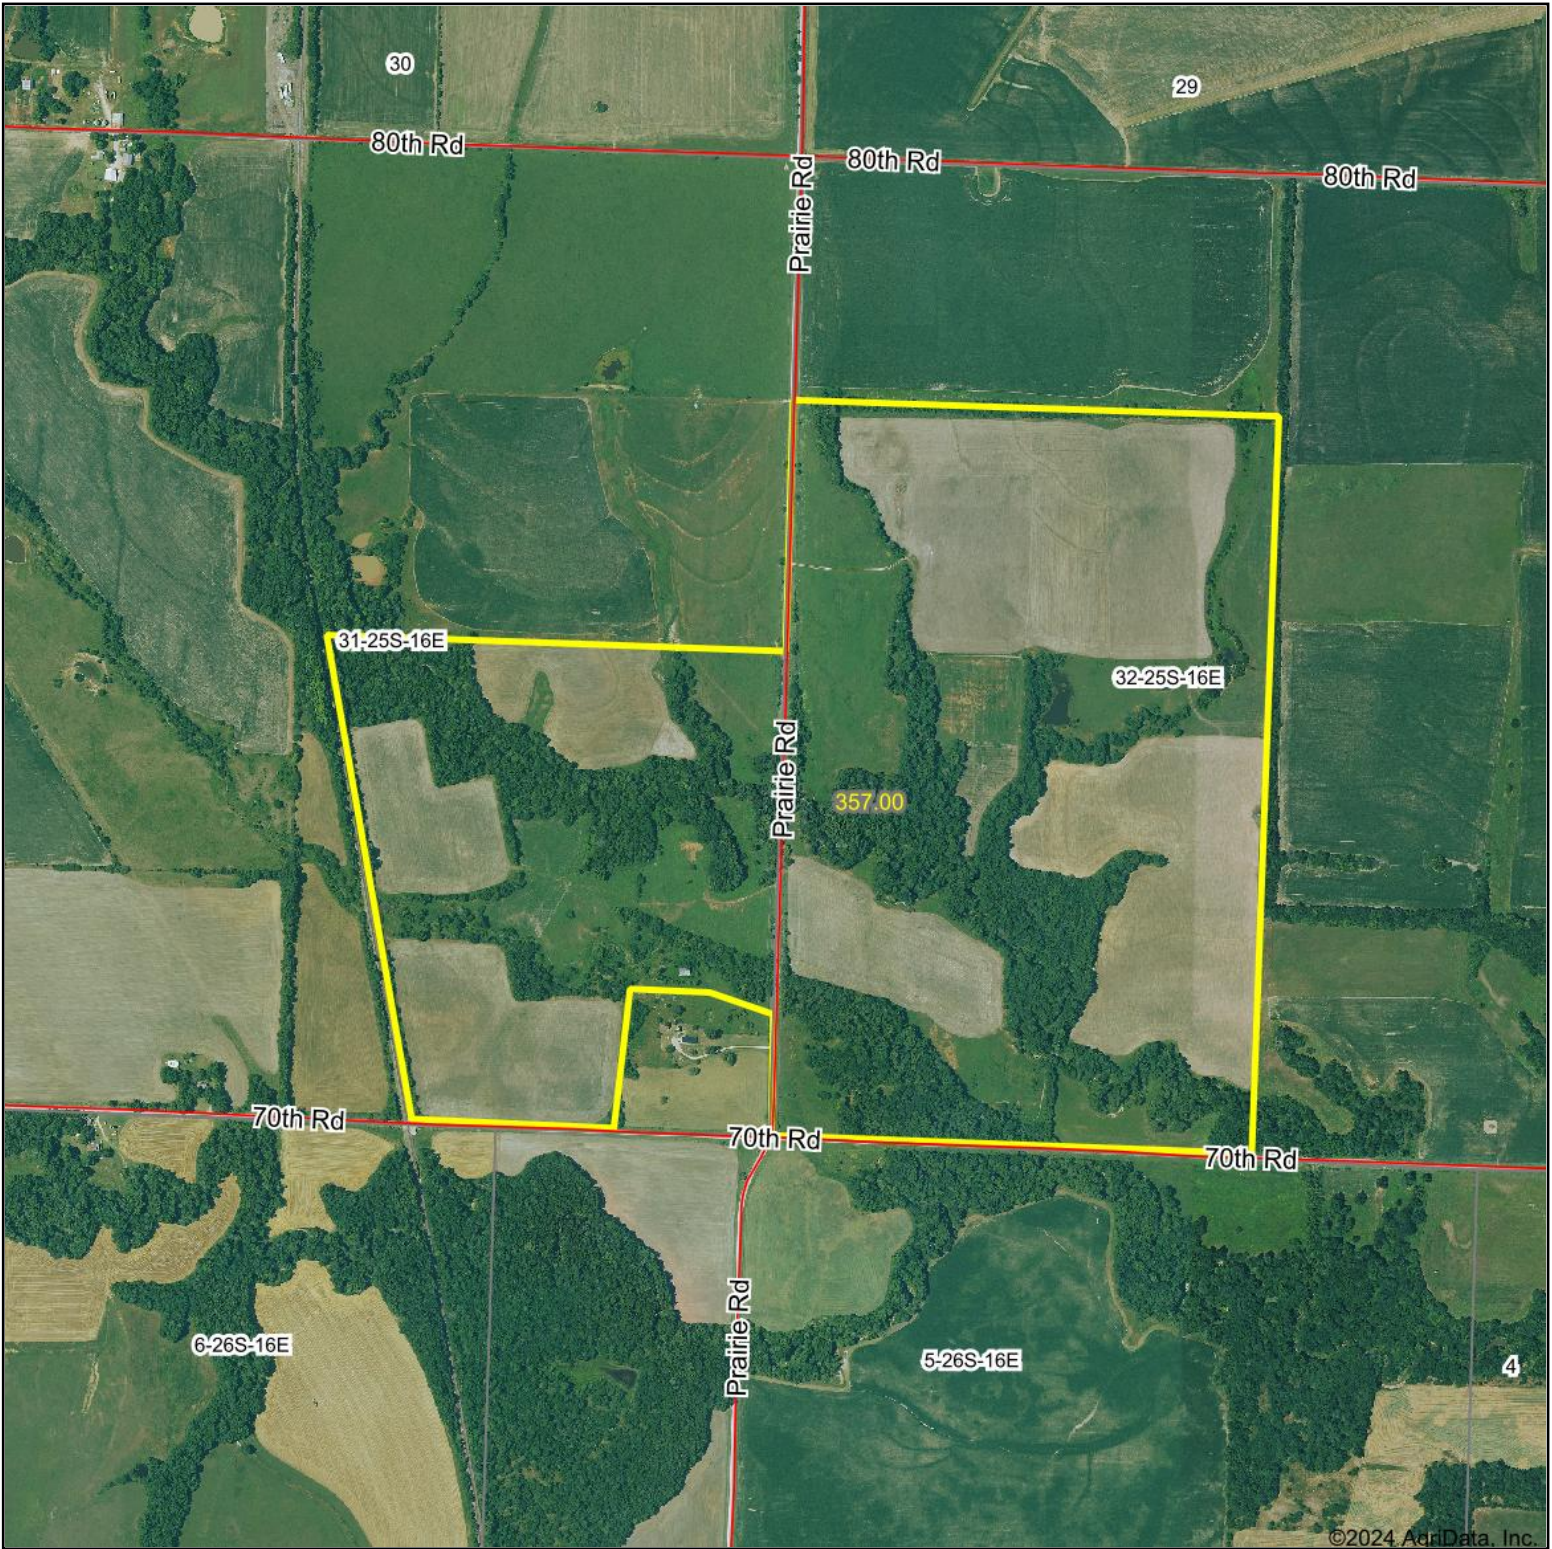

Aerial Map

©2024 AgriData, Inc.

Boundary Center: 37.826278, -95.683557

32-25S-16E
Woodson County
Kansas