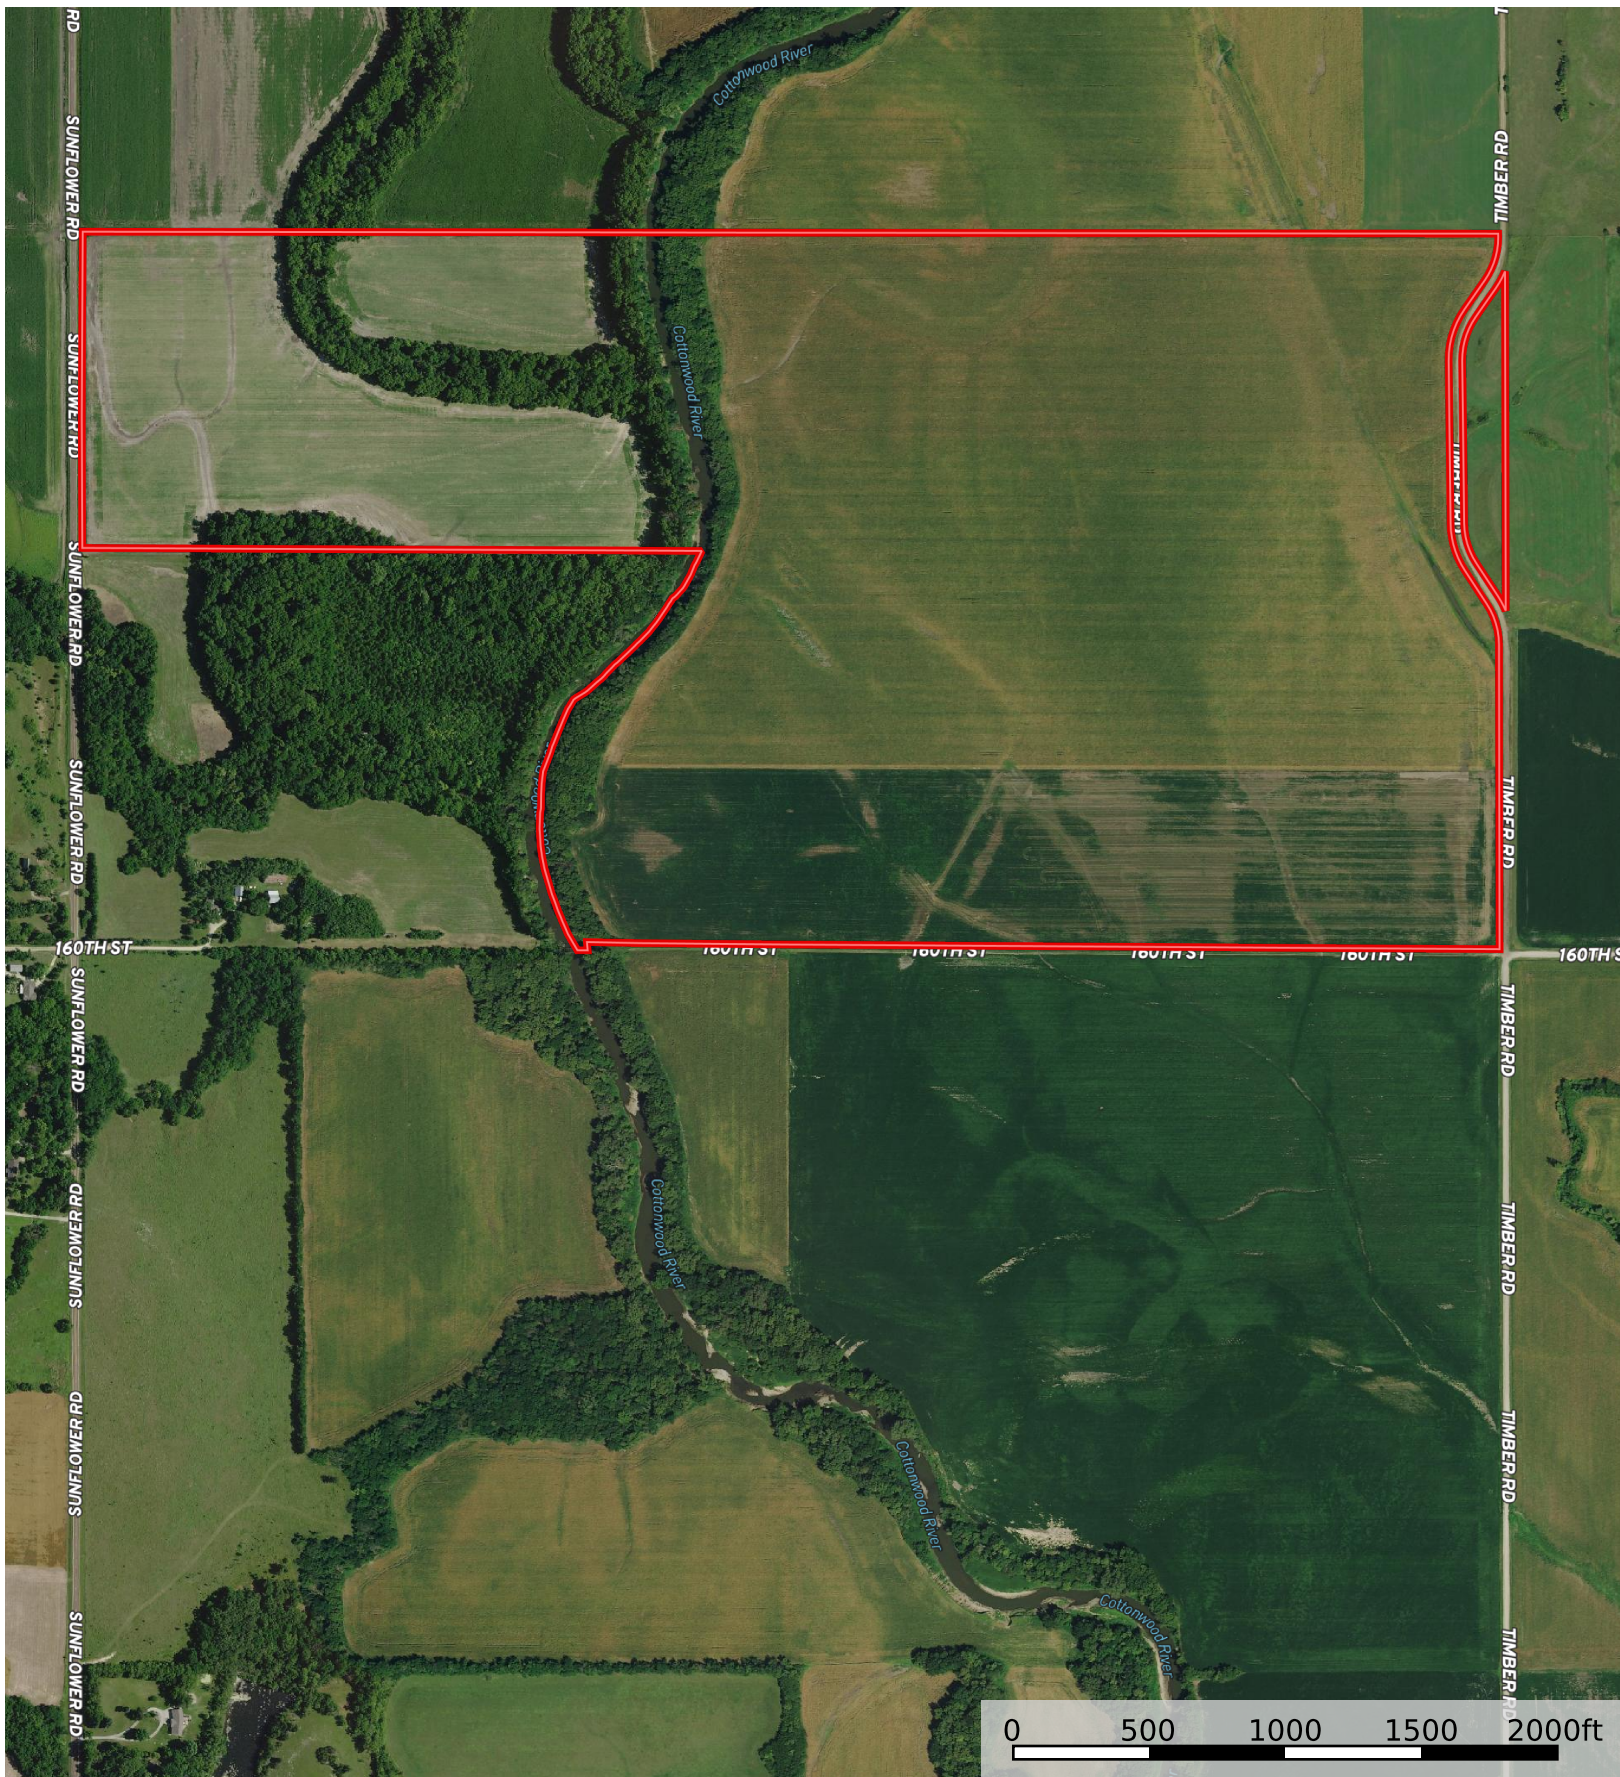

# Calvert Tract 2

Marion County, Kansas, 252 AC +/-

 Boundary