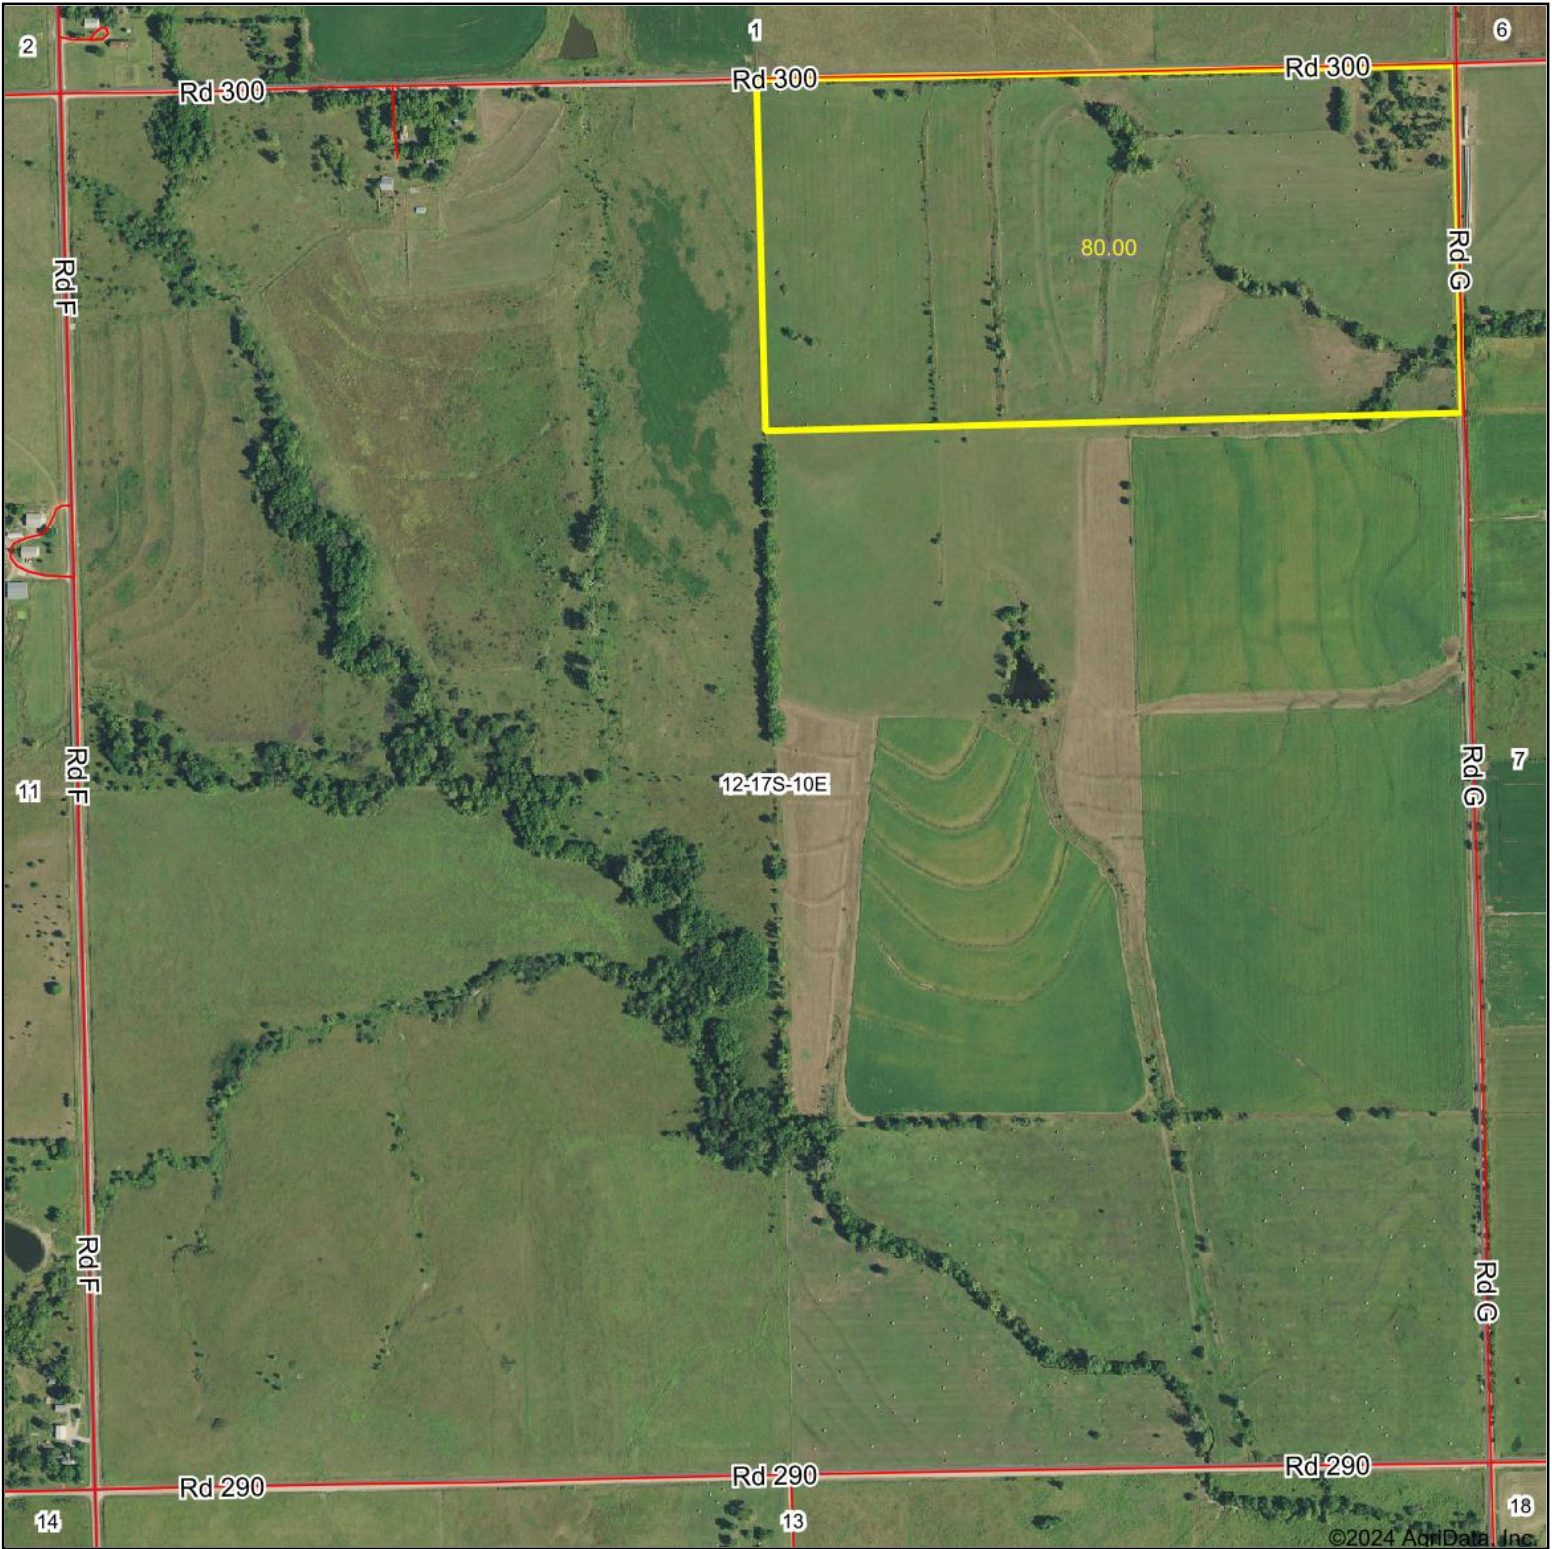

Aerial Map

Boundary Center: 38.591695, -96.247133

12-17S-10E
Lyon County
Kansas