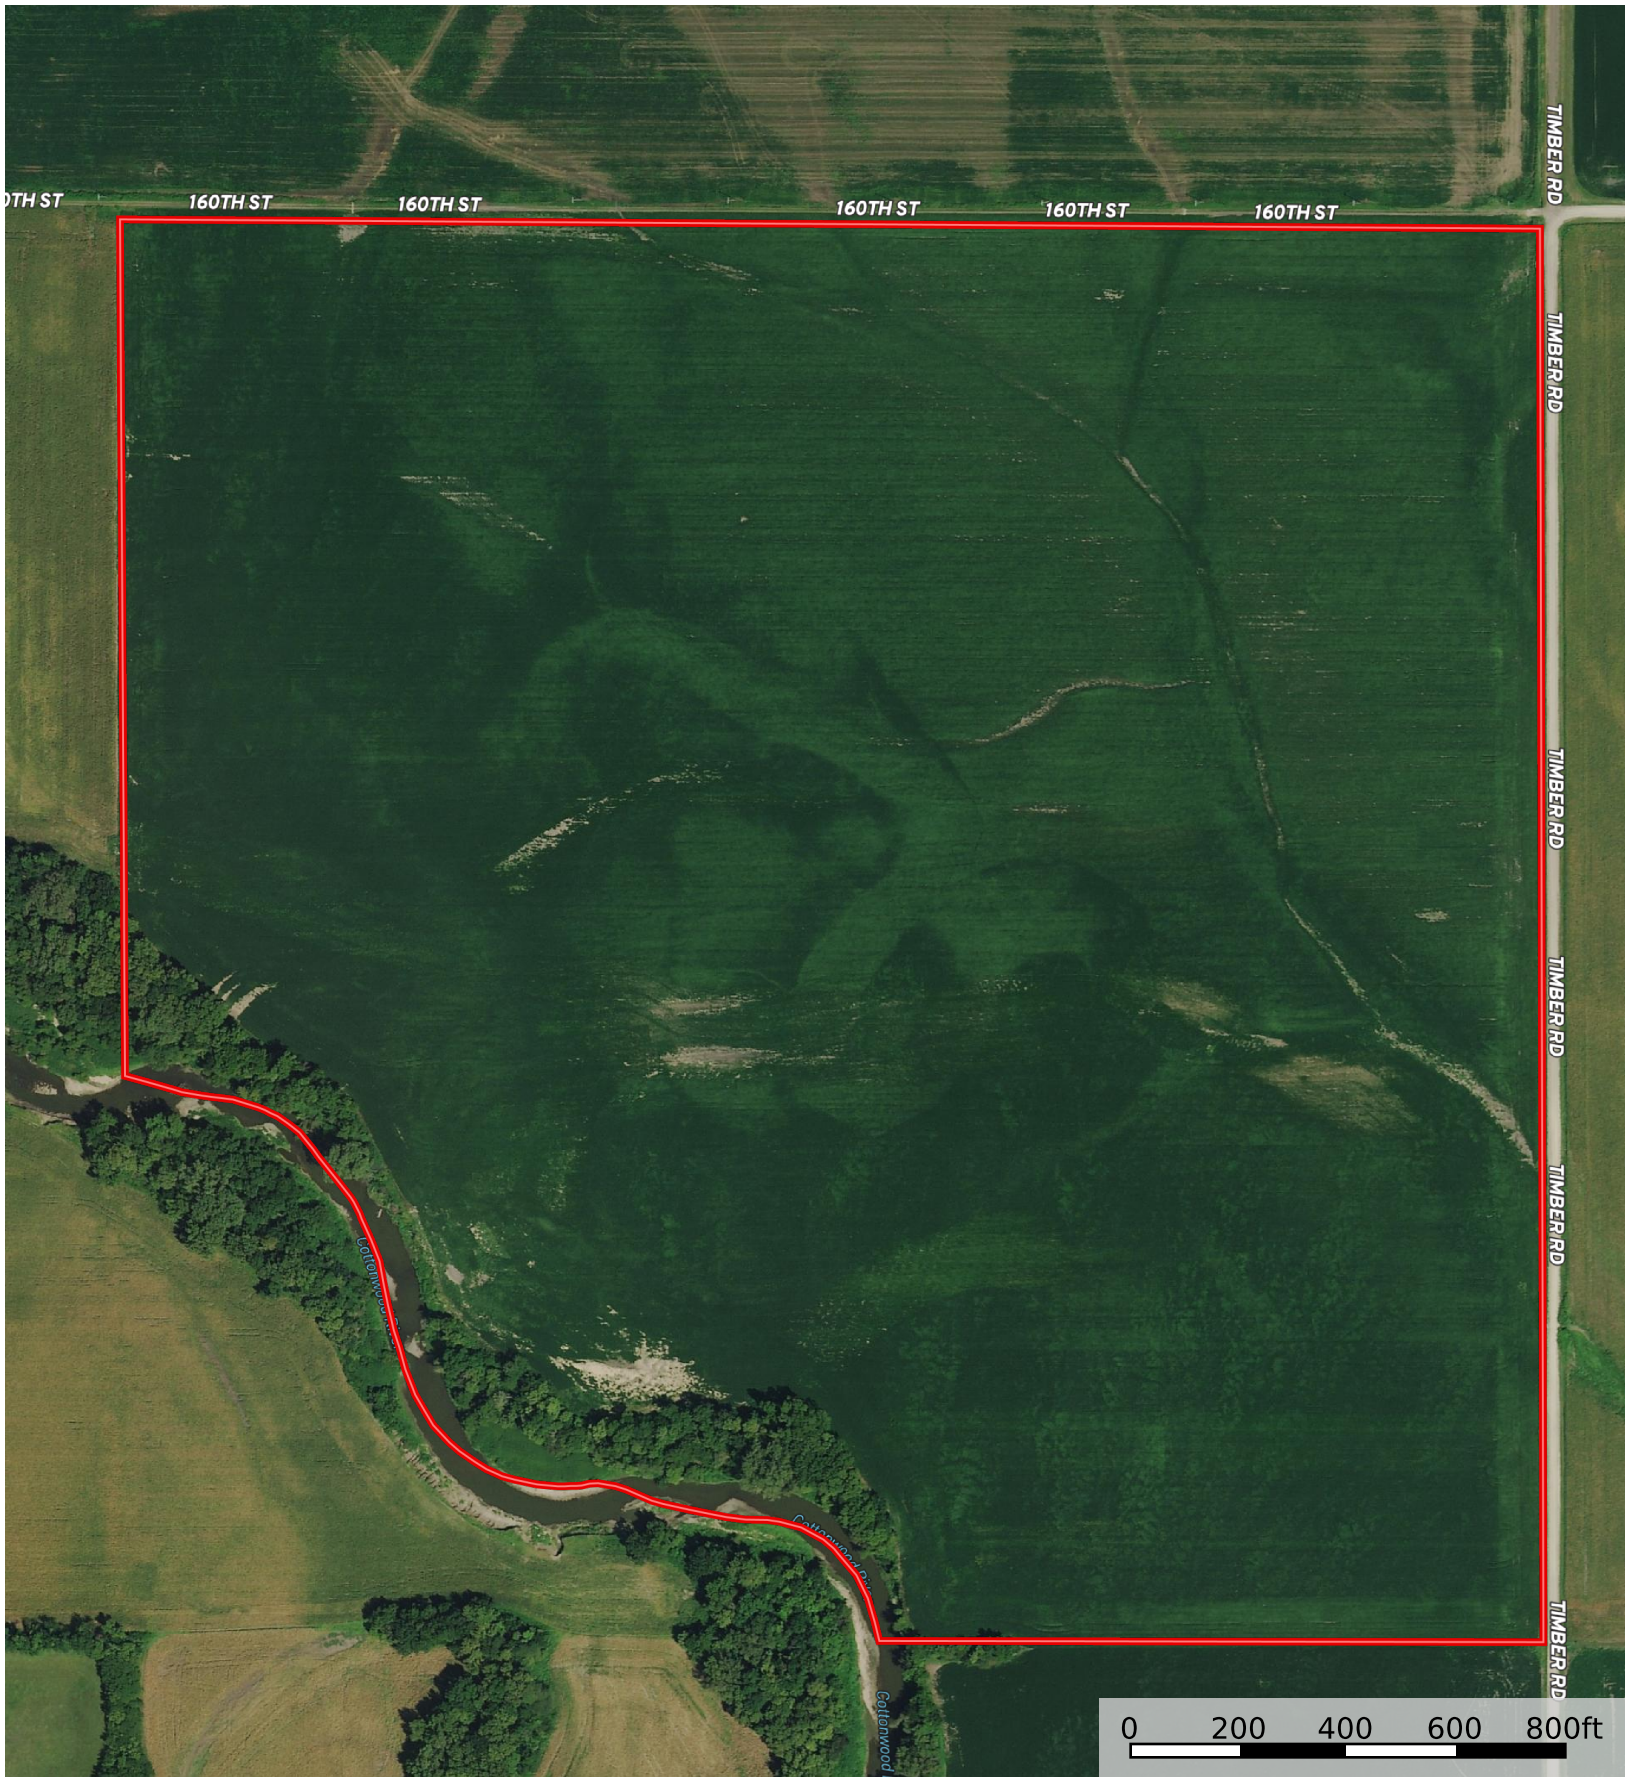

Calvert Tract 1

Marion County, Kansas, 141 AC +/-

Boundary