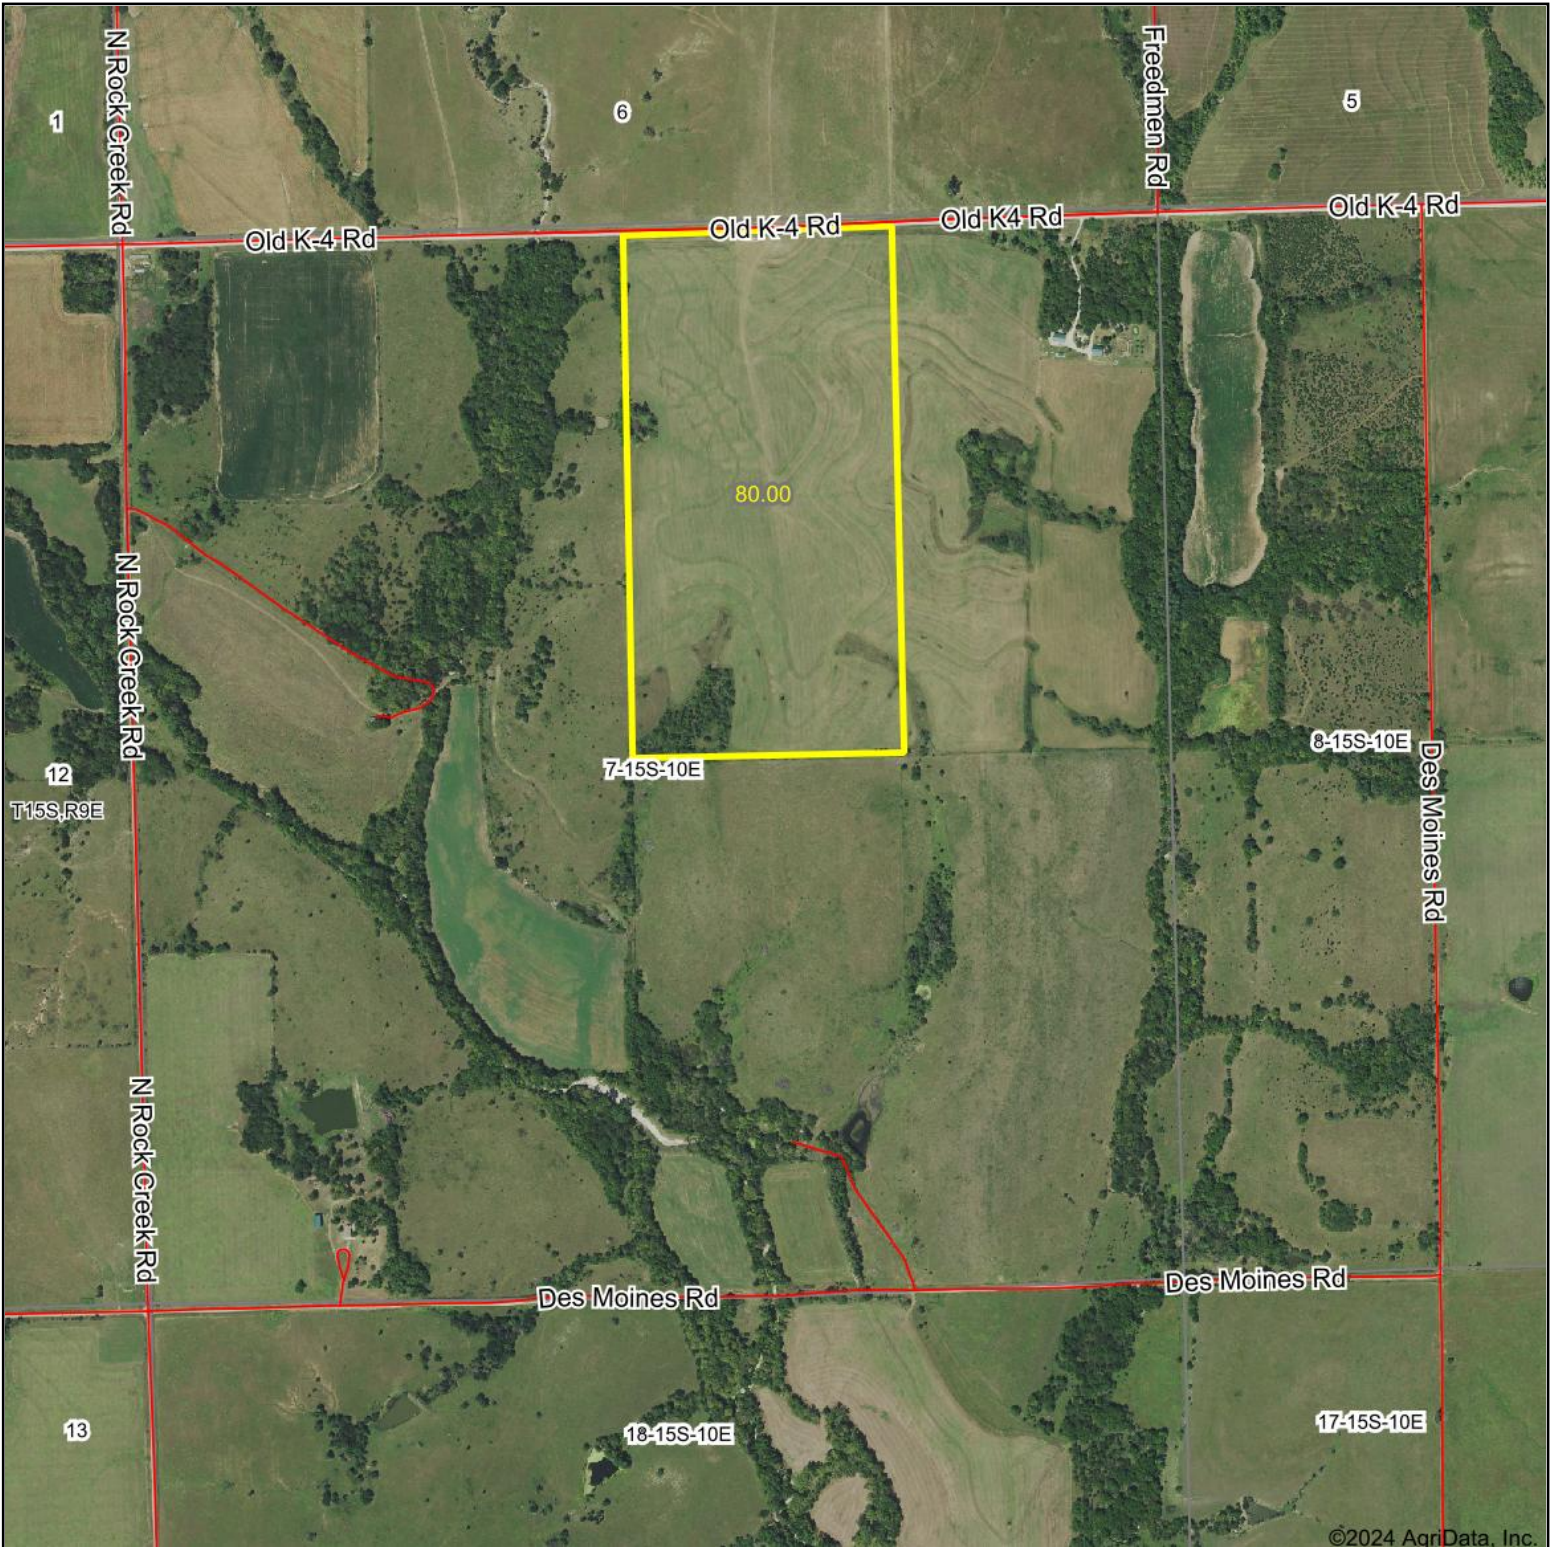

Aerial Map

©2024 AgriData, Inc.

Boundary Center: 38.764492, -96.341689

7-15S-10E
Wabaunsee County
Kansas

Maps Provided By:
surety
CUSTOMIZED ONLINE MAPPING
© AgriData, Inc. 2023 www.AgriDataInc.com

10/22/2024