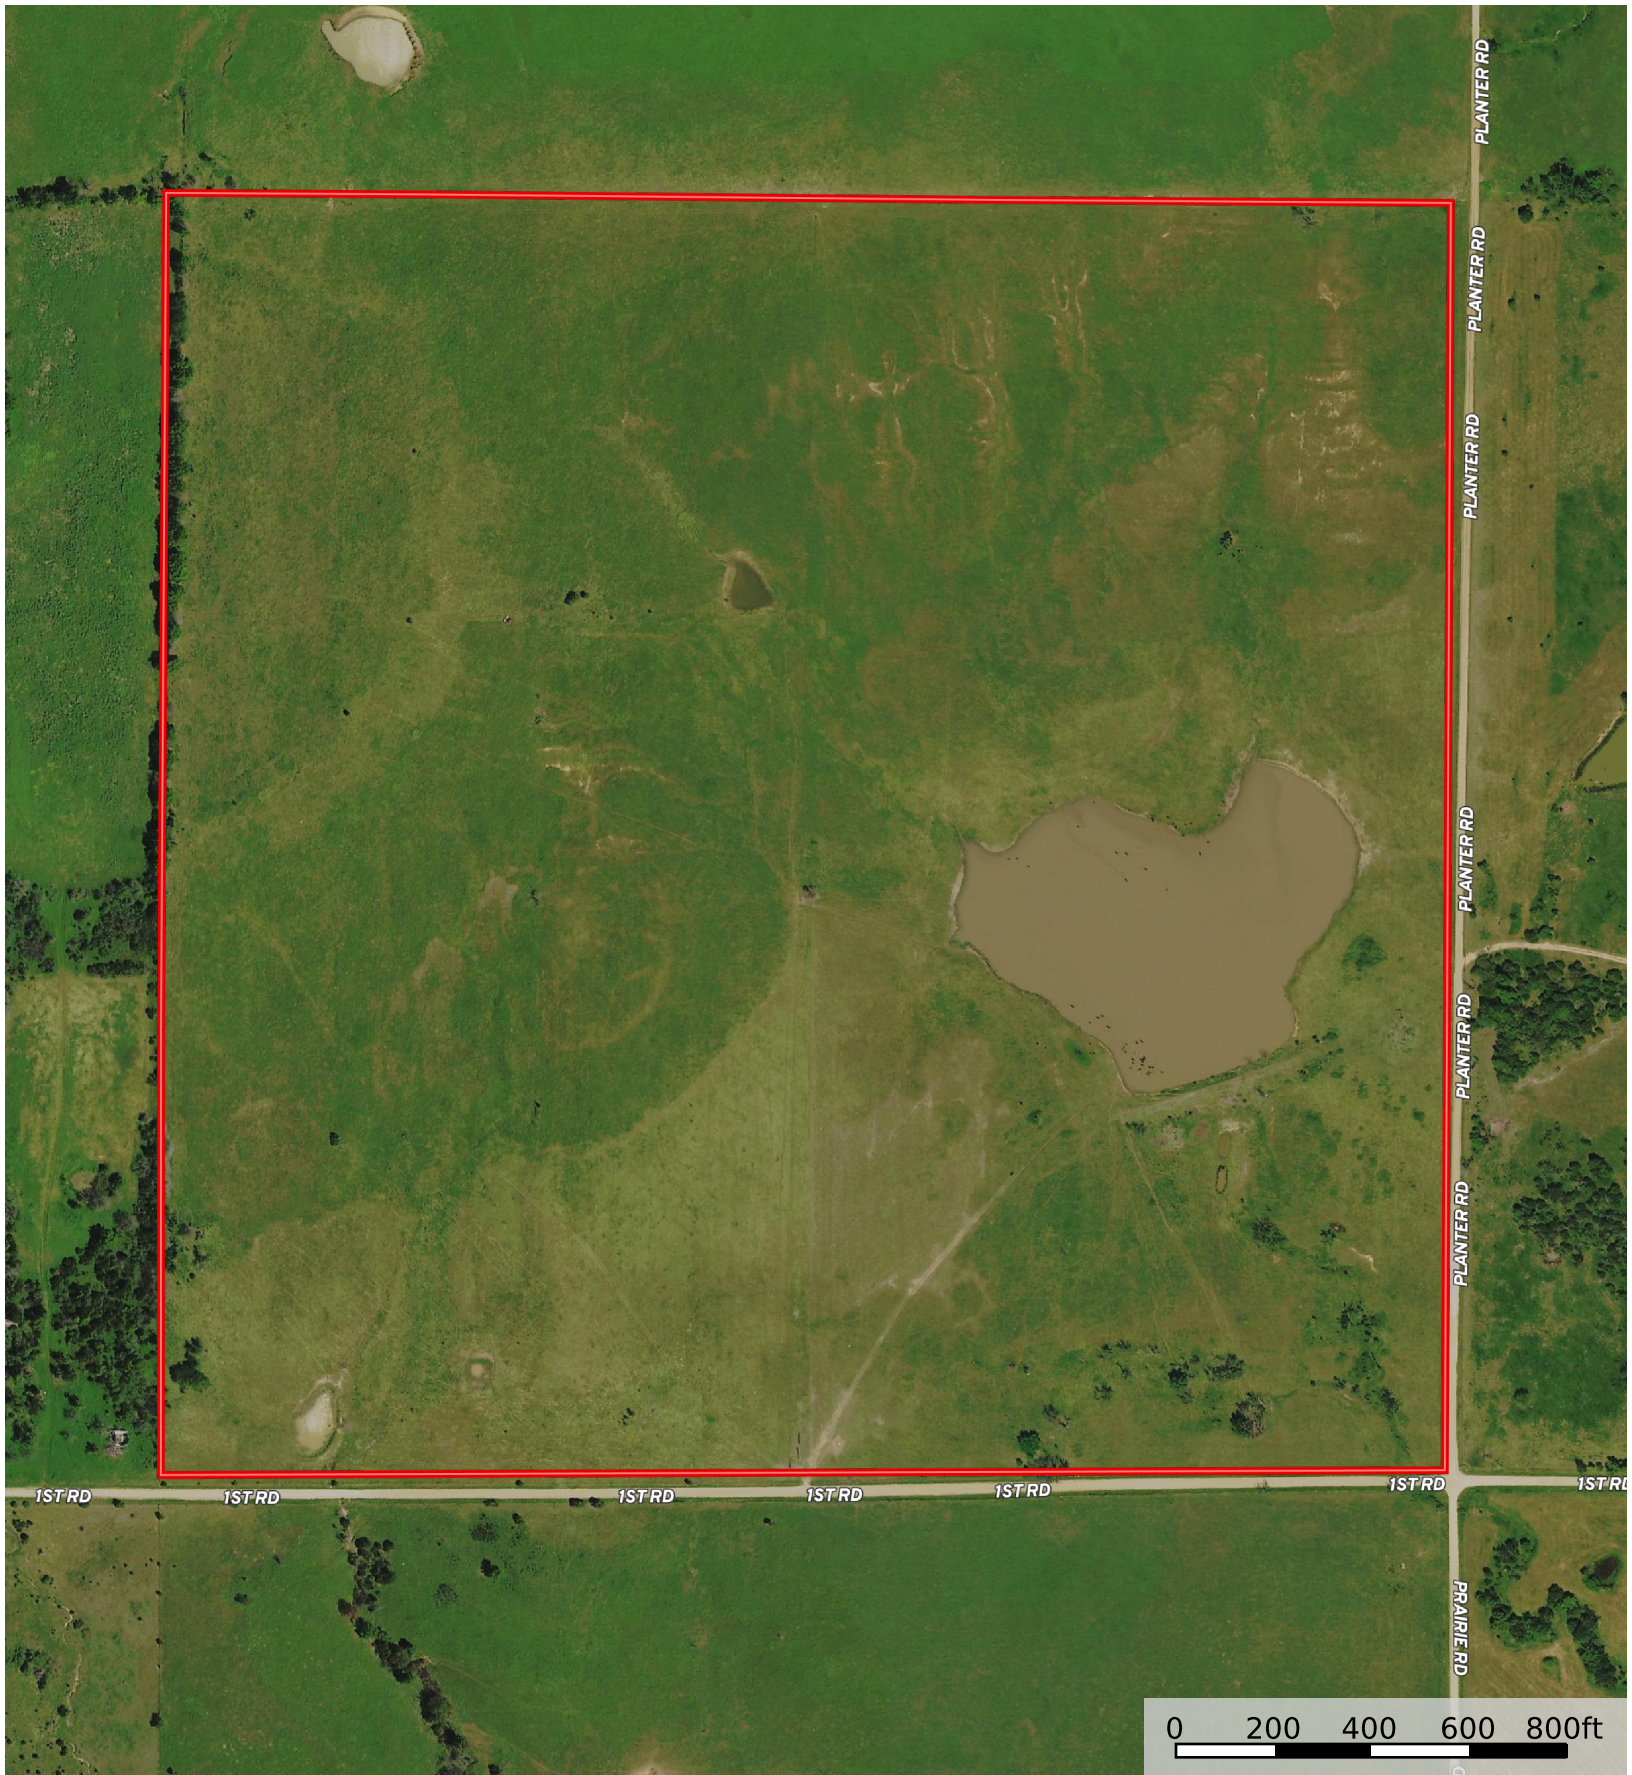

# Sutherland Tract 5

Coffey County, Kansas, 160 AC +/-

 Boundary