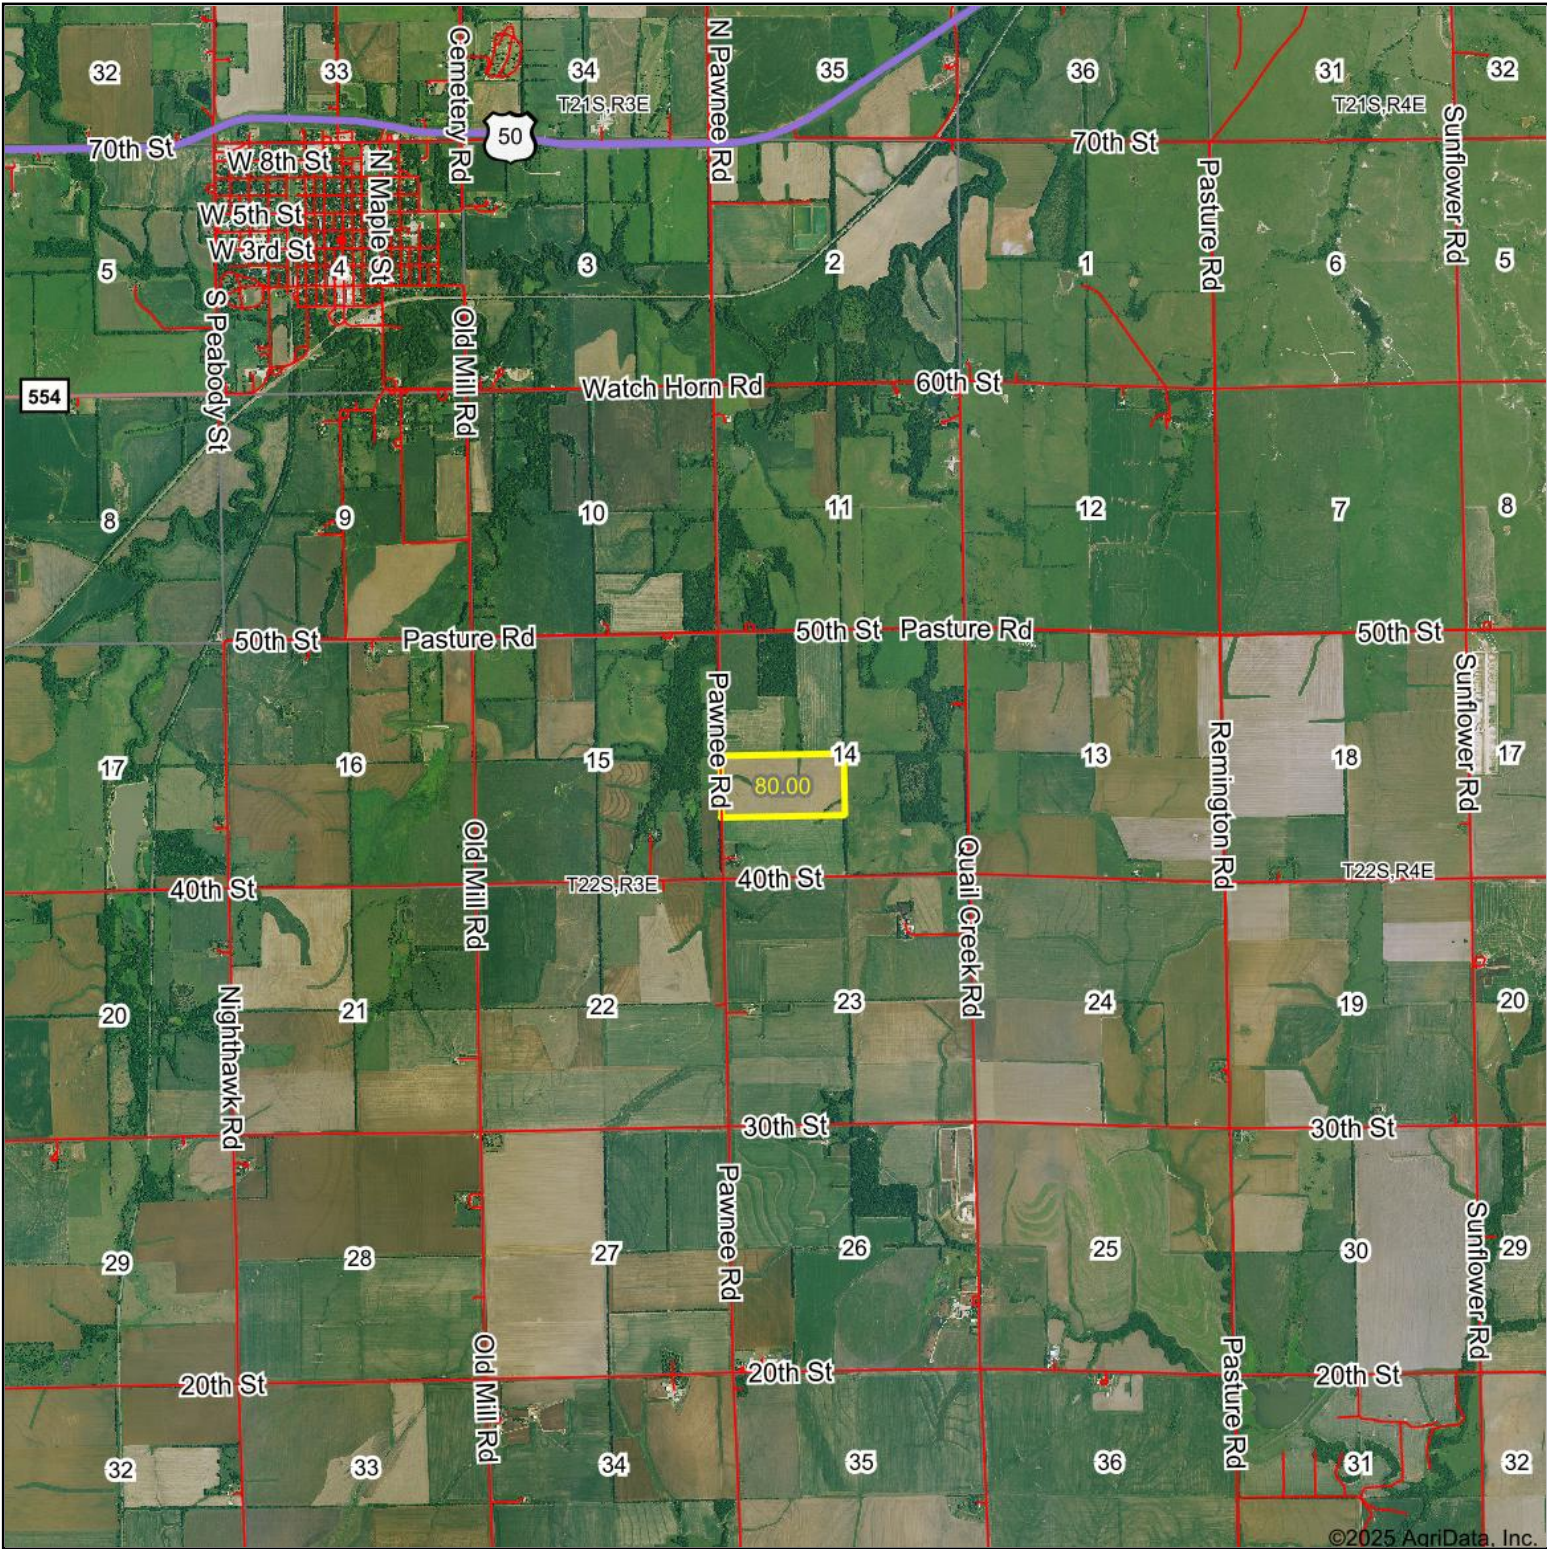

# Aerial Map

©2025 AgriData, Inc.

Boundary Center: 38.136239, -97.074915

14-22S-3E  
Marion County  
Kansas