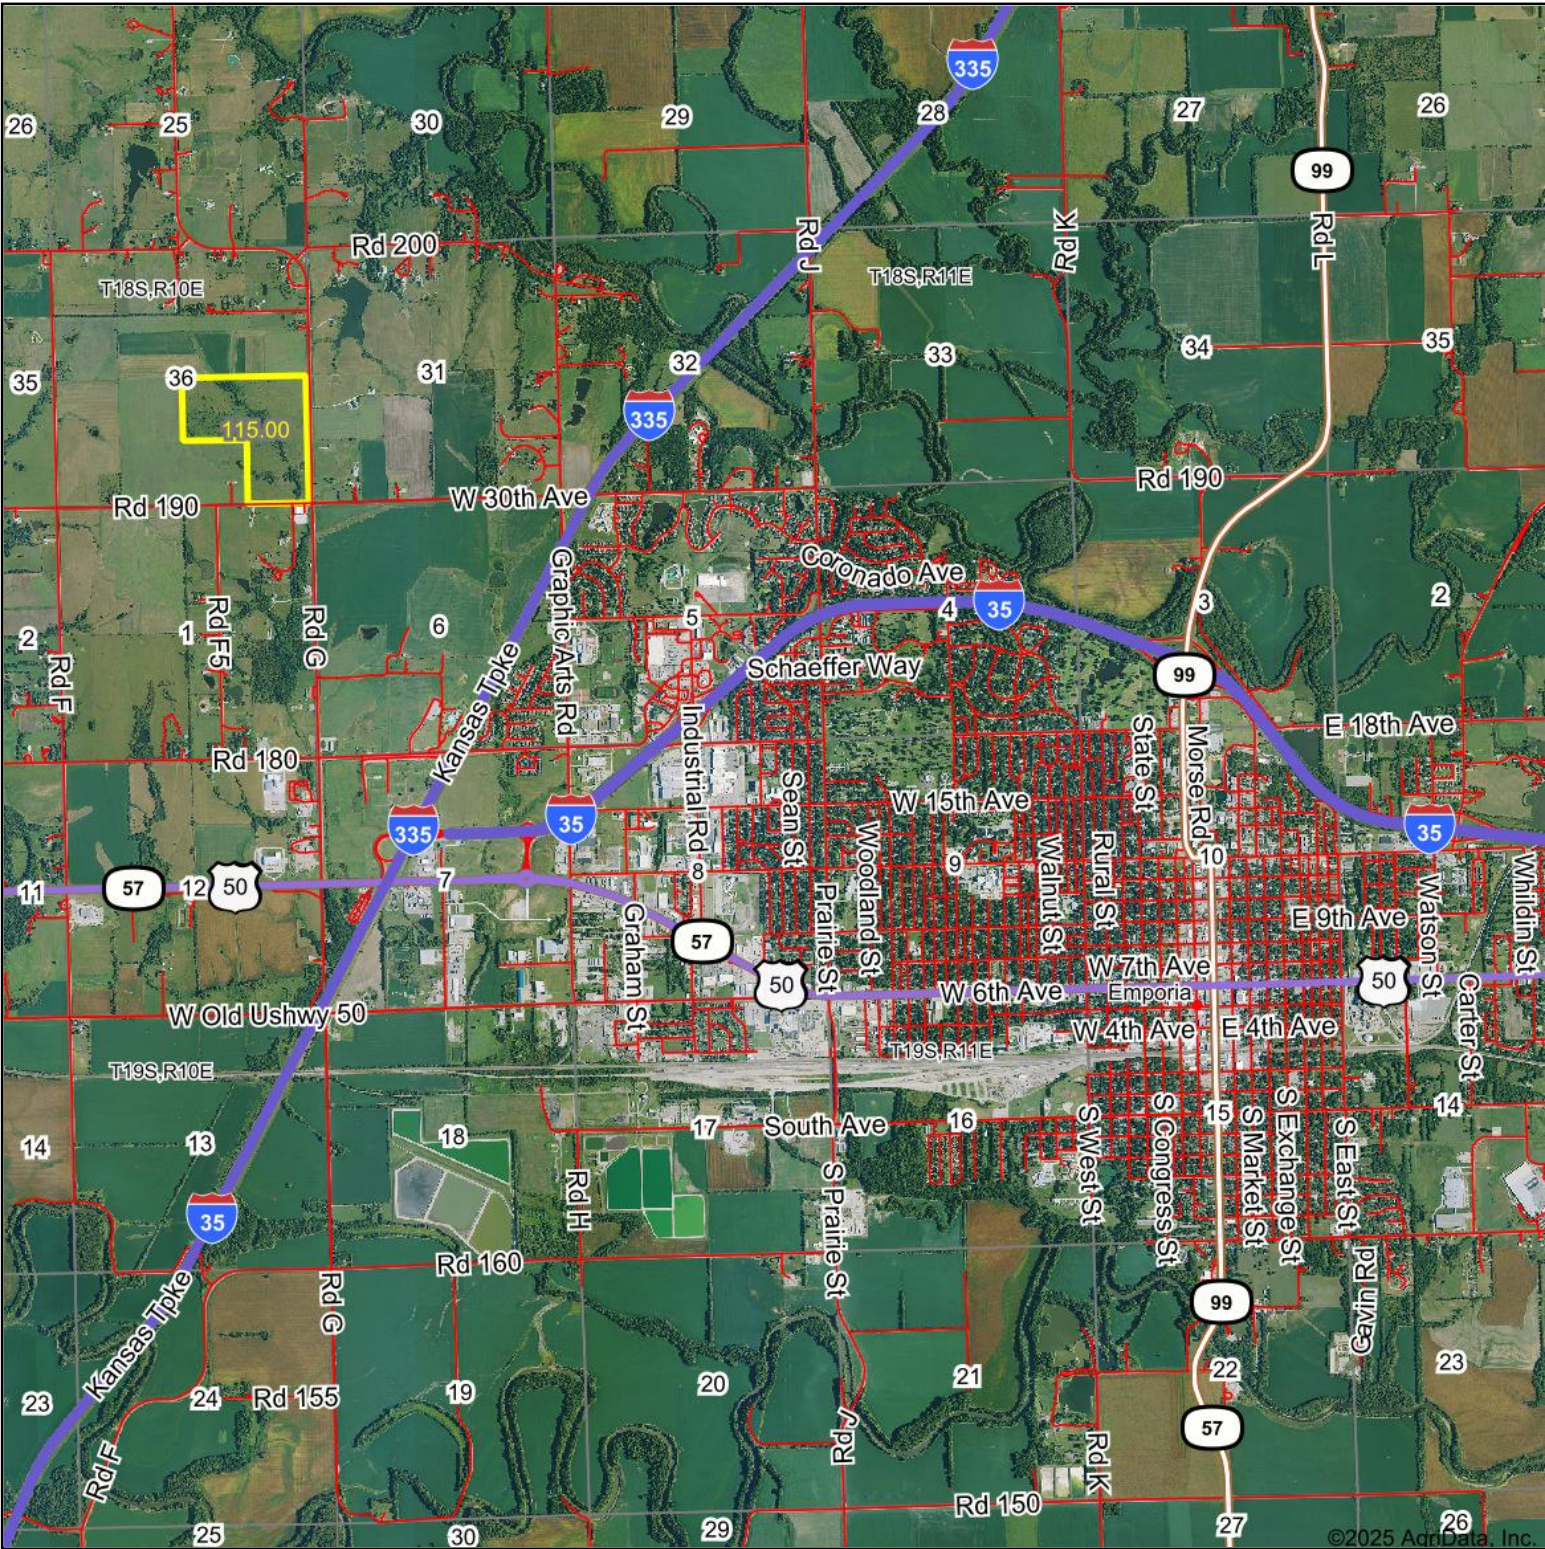

Aerial Map

Boundary Center: 38.437558, -96.248773

36-18S-10E
Lyon County
Kansas