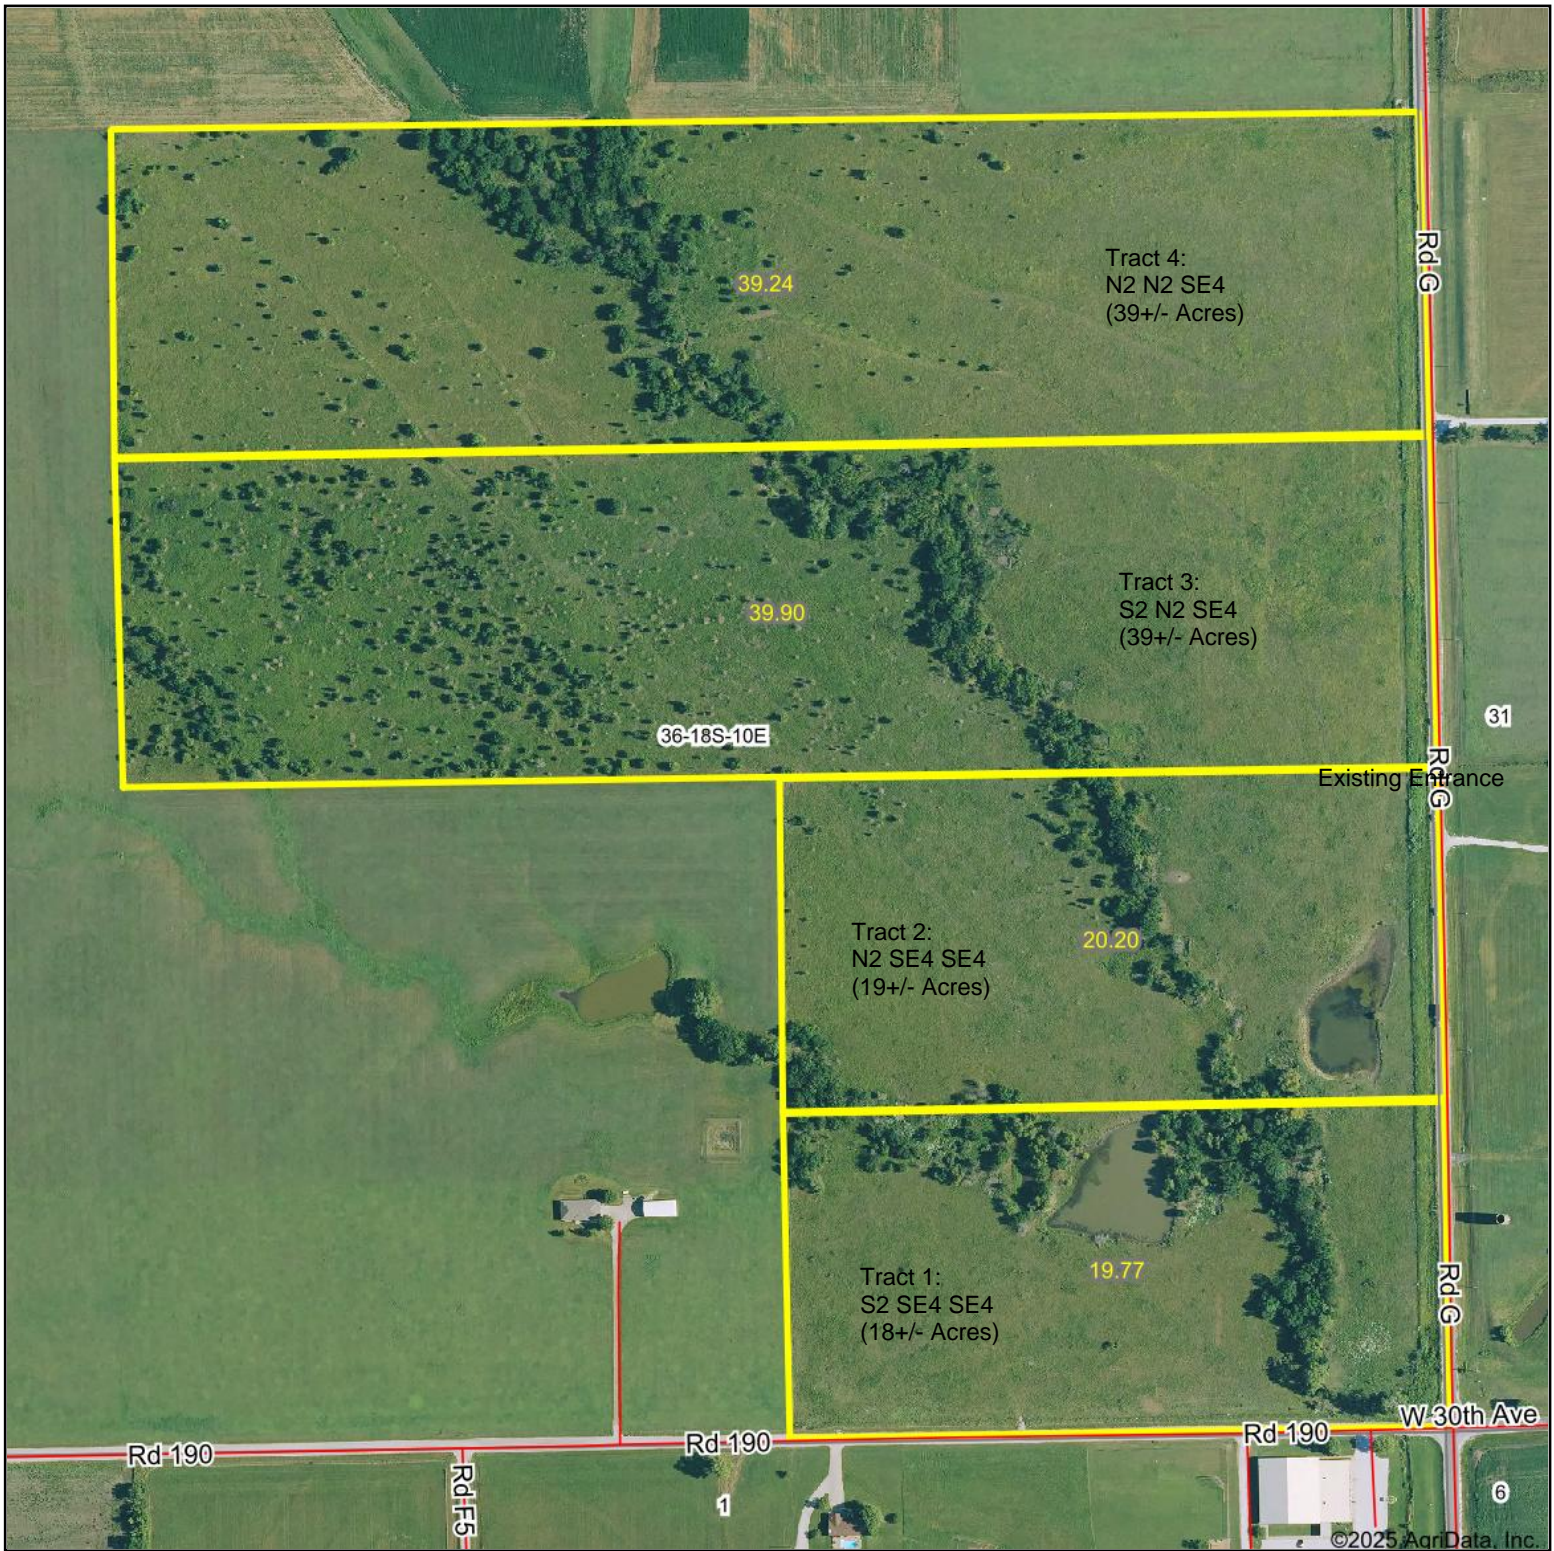

# Aerial Map

Boundary Center: 38.437565, -96.248639

36-18S-10E  
Lyon County  
Kansas