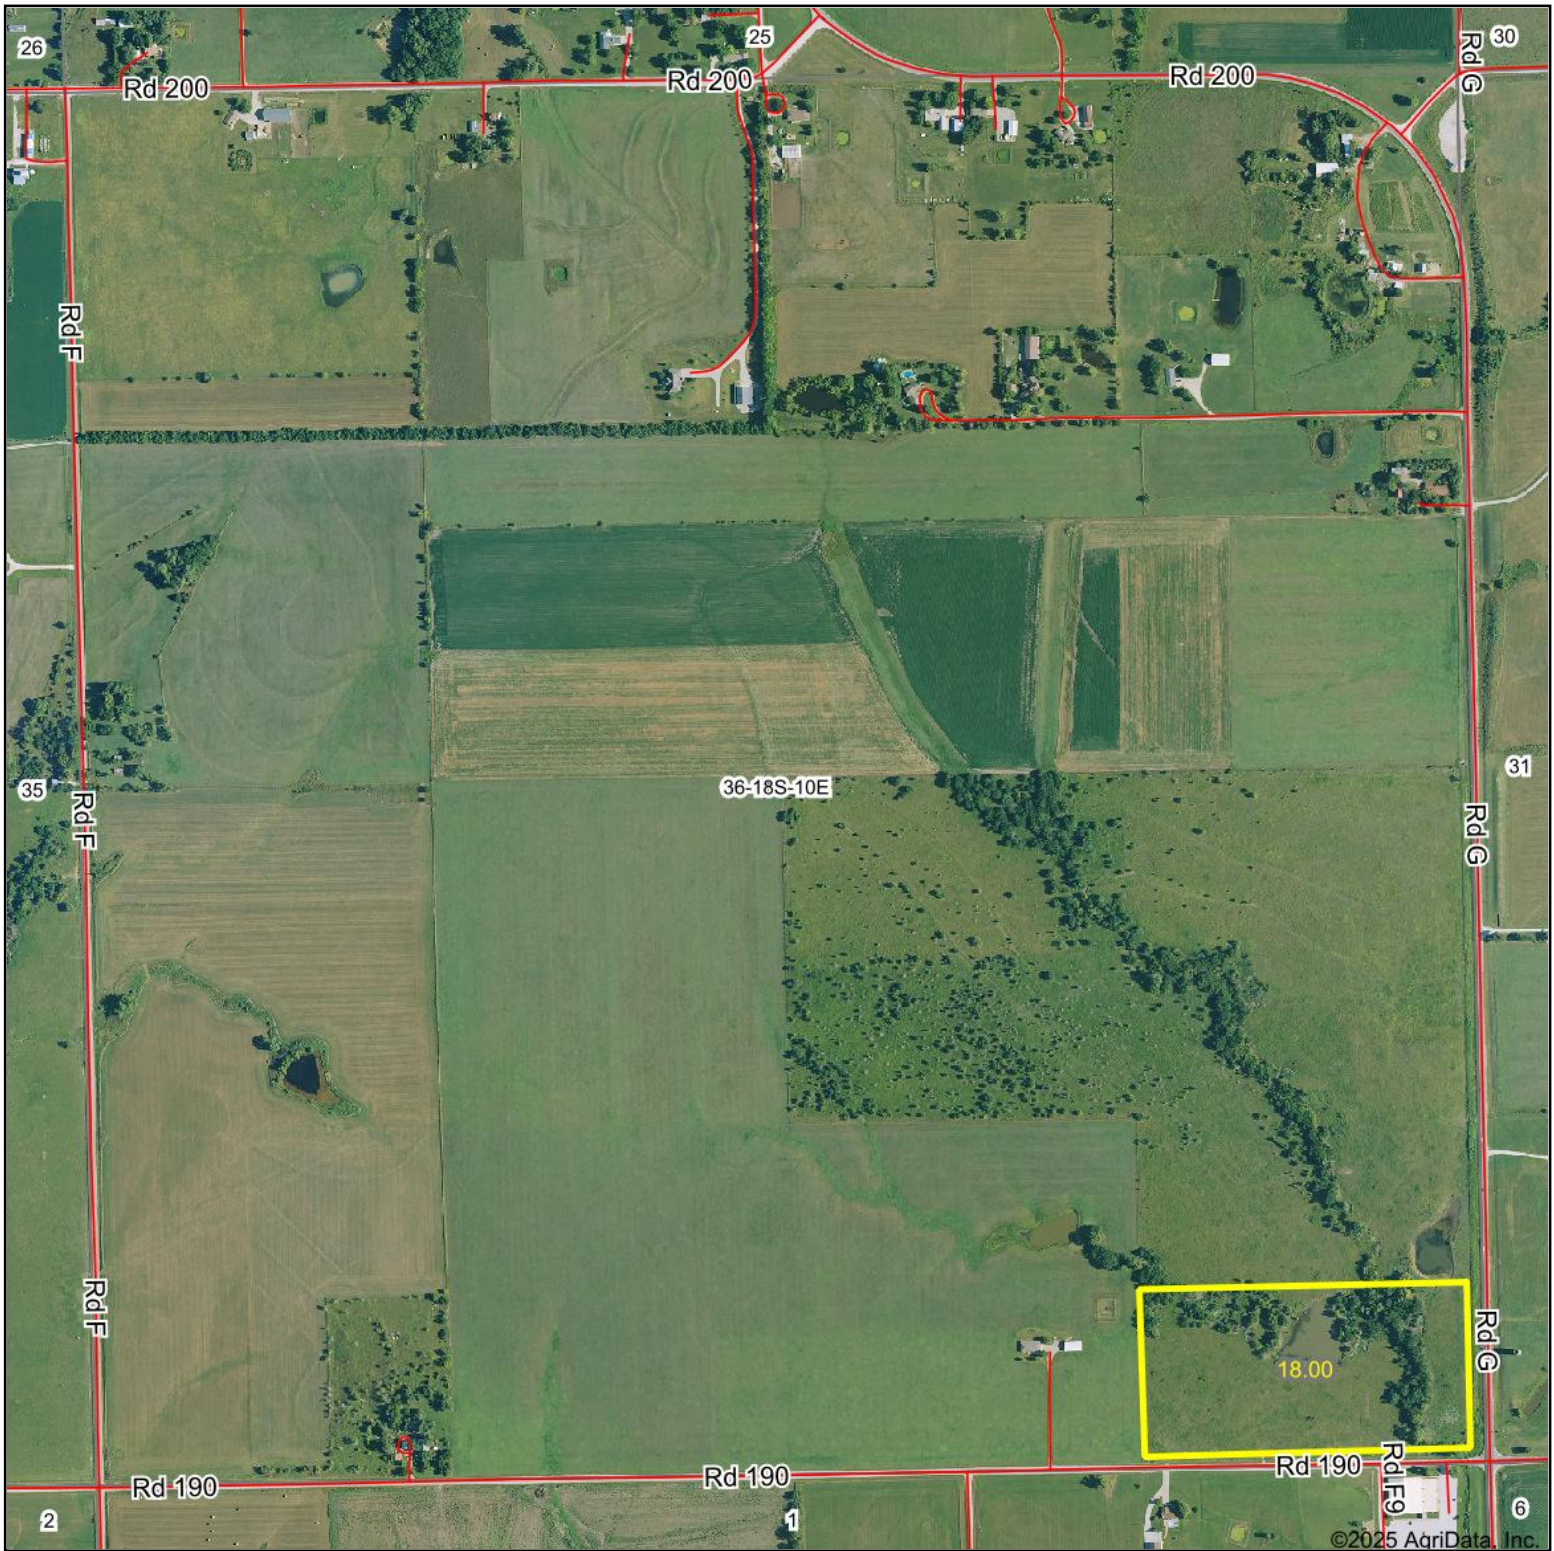

Aerial Map

Boundary Center: 38.434899, -96.246490

36-18S-10E
Lyon County
Kansas

Maps Provided By:

CUSTOMIZED ONLINE MAPPING
© AgriData, Inc. 2023 www.AgriDataInc.com

1/29/2025