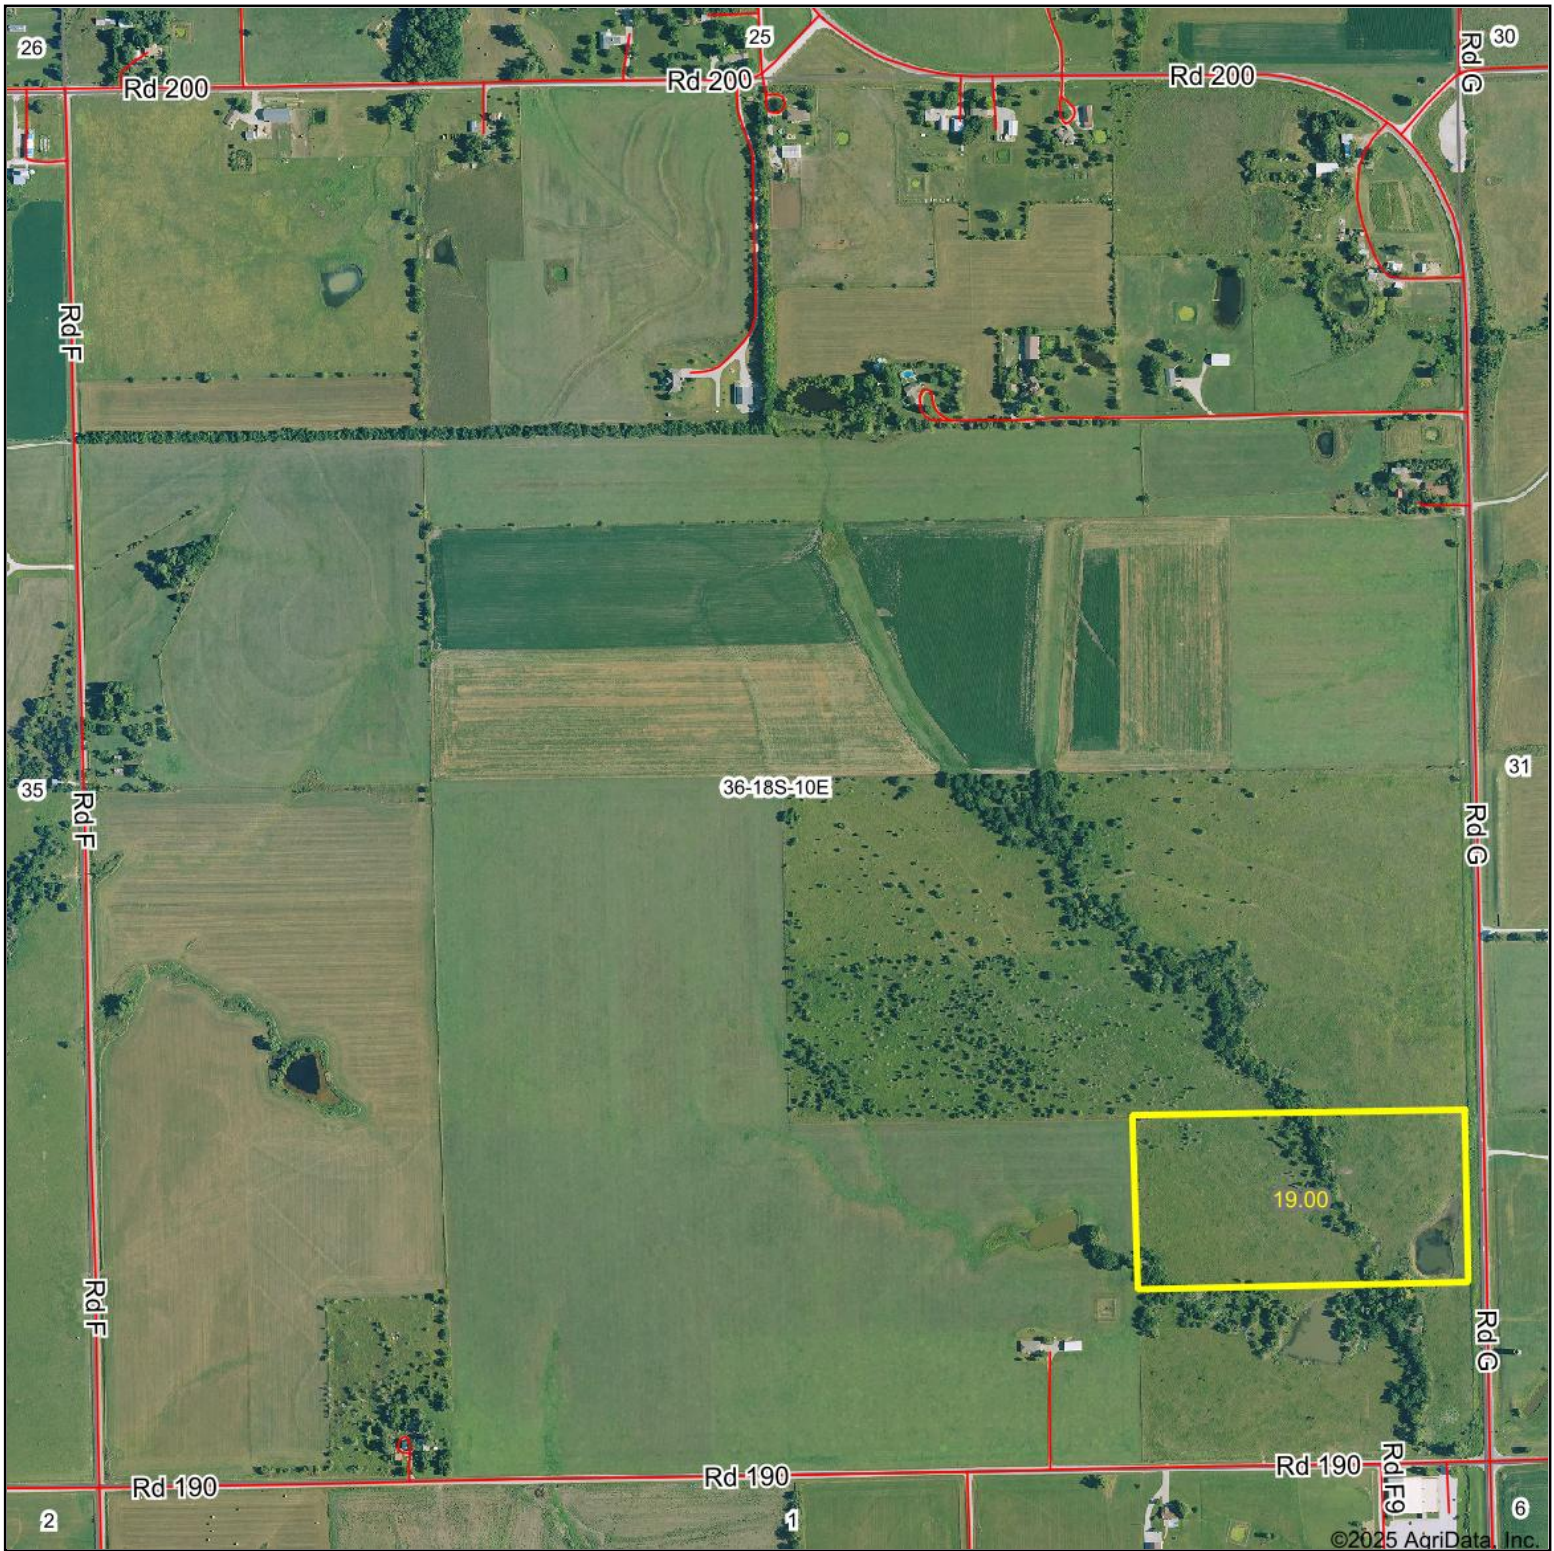

# Aerial Map

Boundary Center: 38.436671, -96.246481

**36-18S-10E**  
**Lyon County**  
**Kansas**