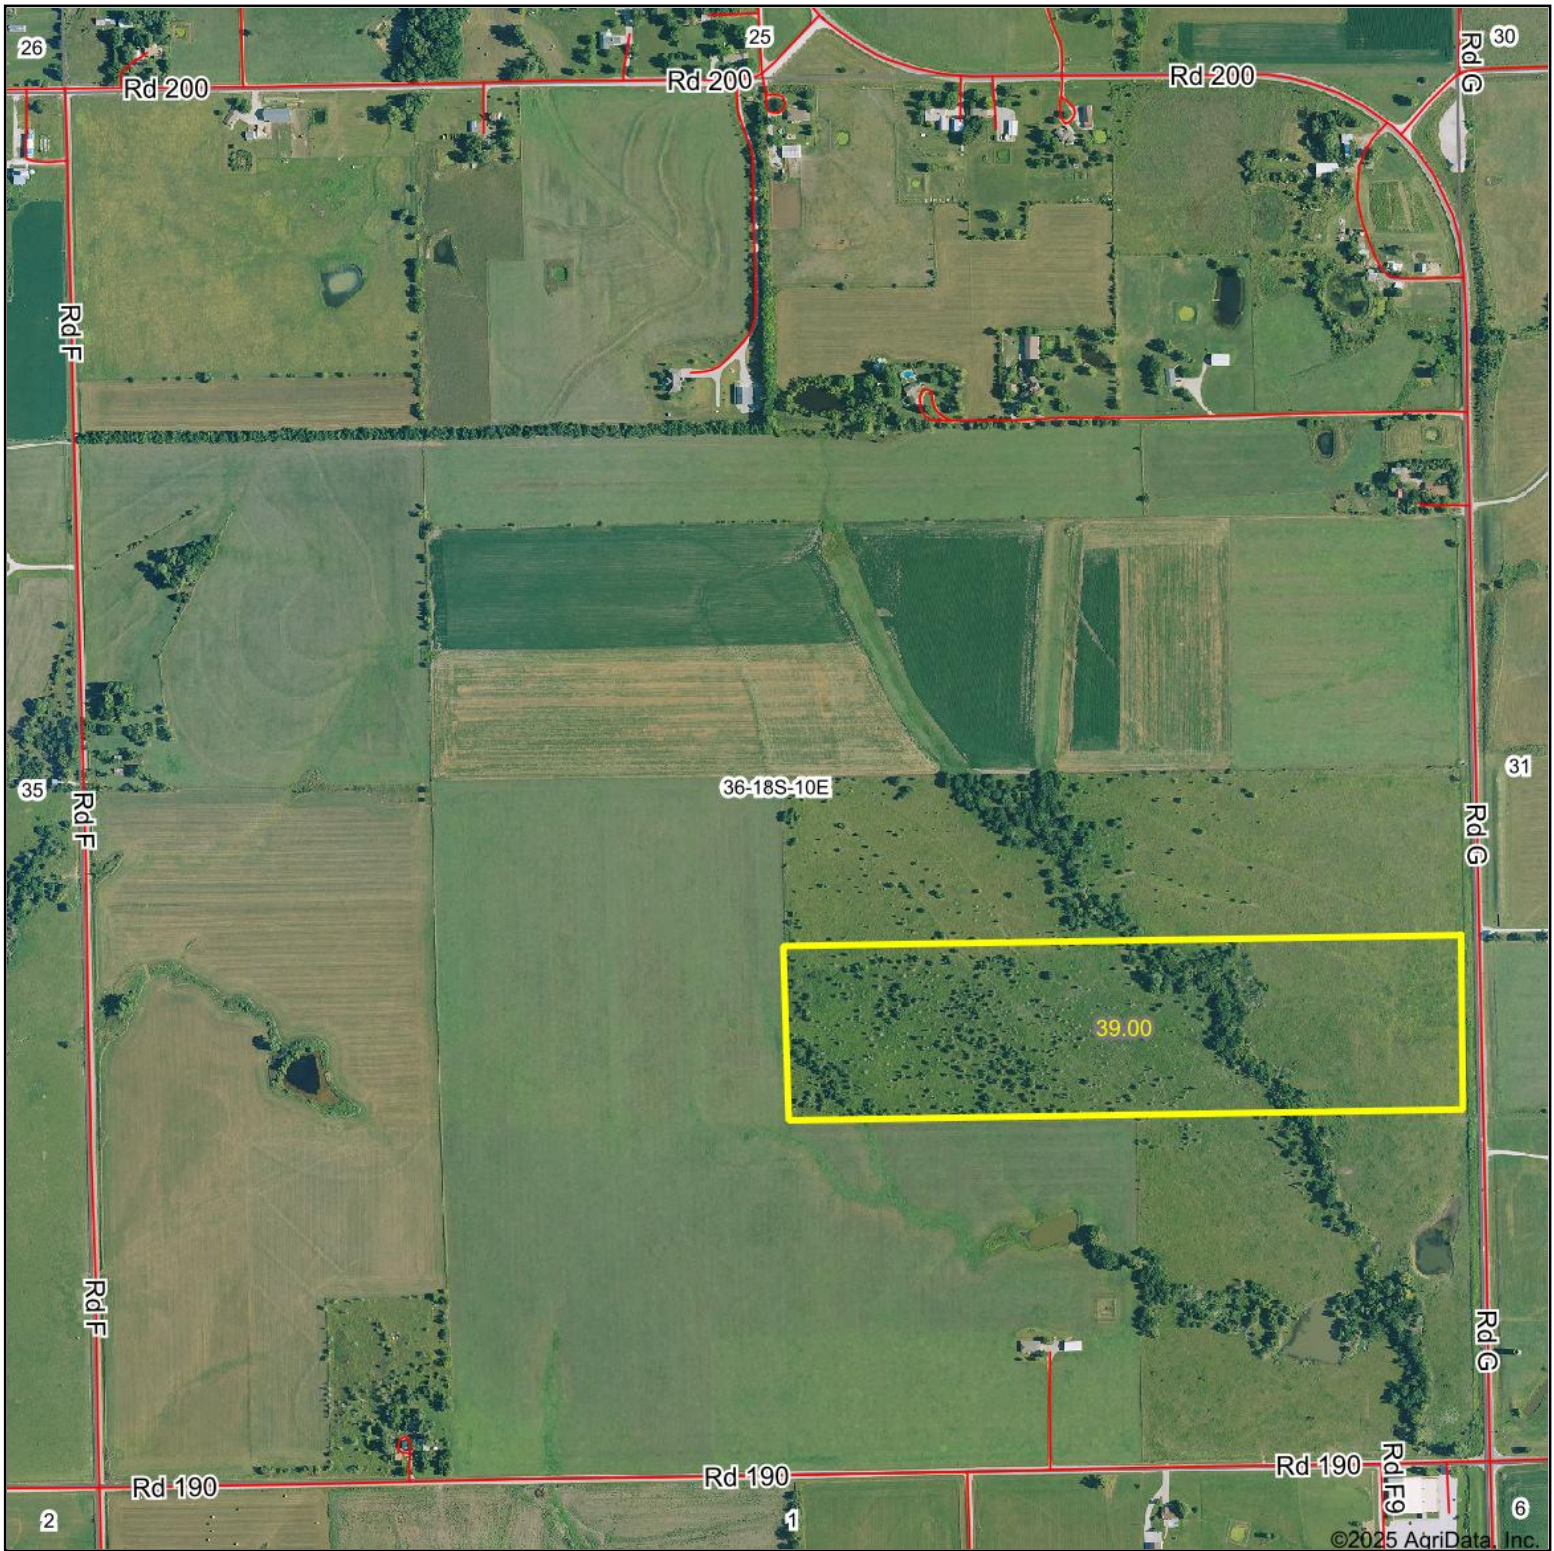

# Aerial Map

Boundary Center: 38.438505, -96.248748

**36-18S-10E**  
**Lyon County**  
**Kansas**