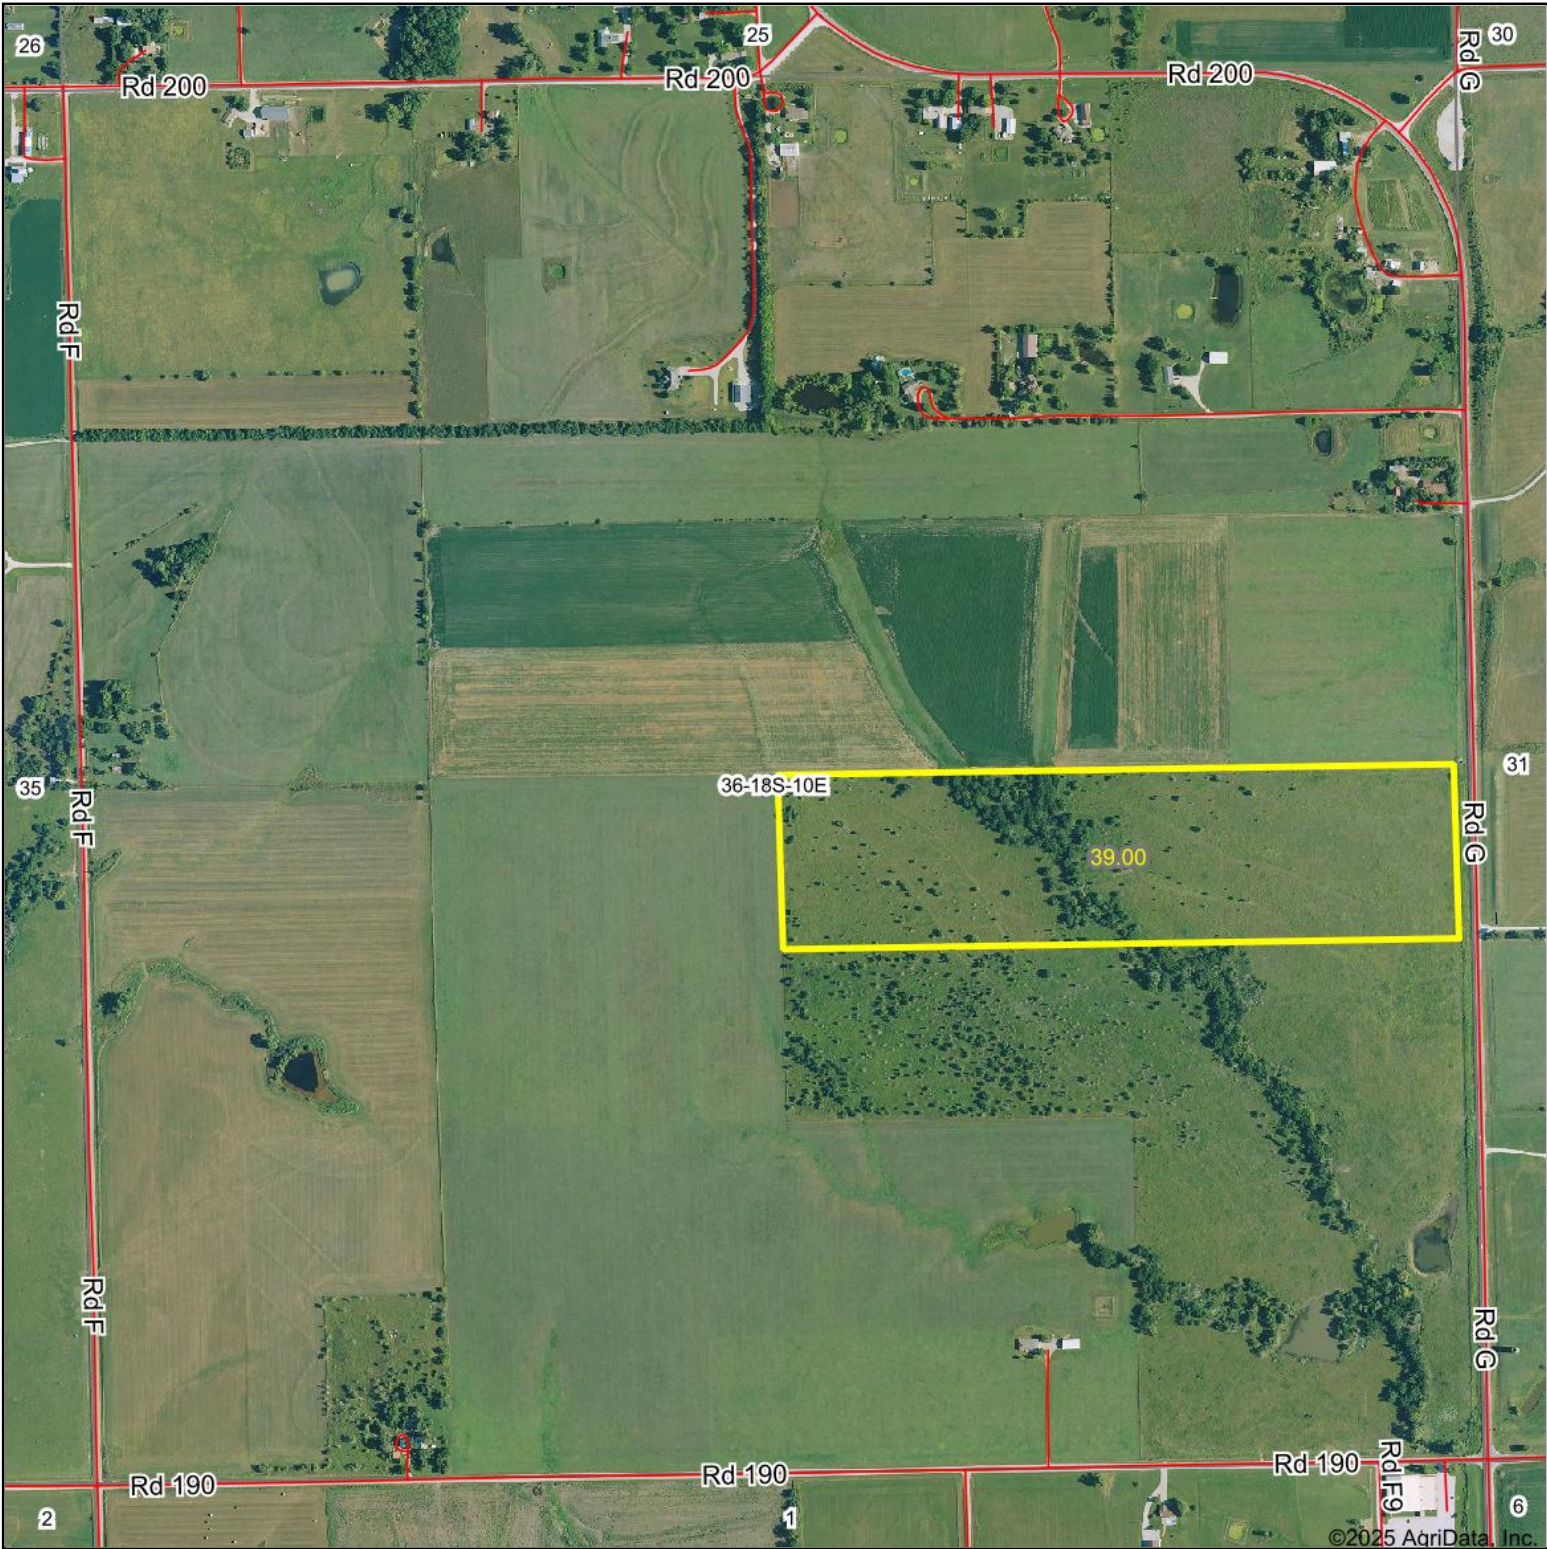

Aerial Map

Boundary Center: 38.440267, -96.248740

36-18S-10E
Lyon County
Kansas

Maps Provided By:
surety
CUSTOMIZED ONLINE MAPPING
© AgriData, Inc. 2023 www.AgriDataInc.com

1/29/2025