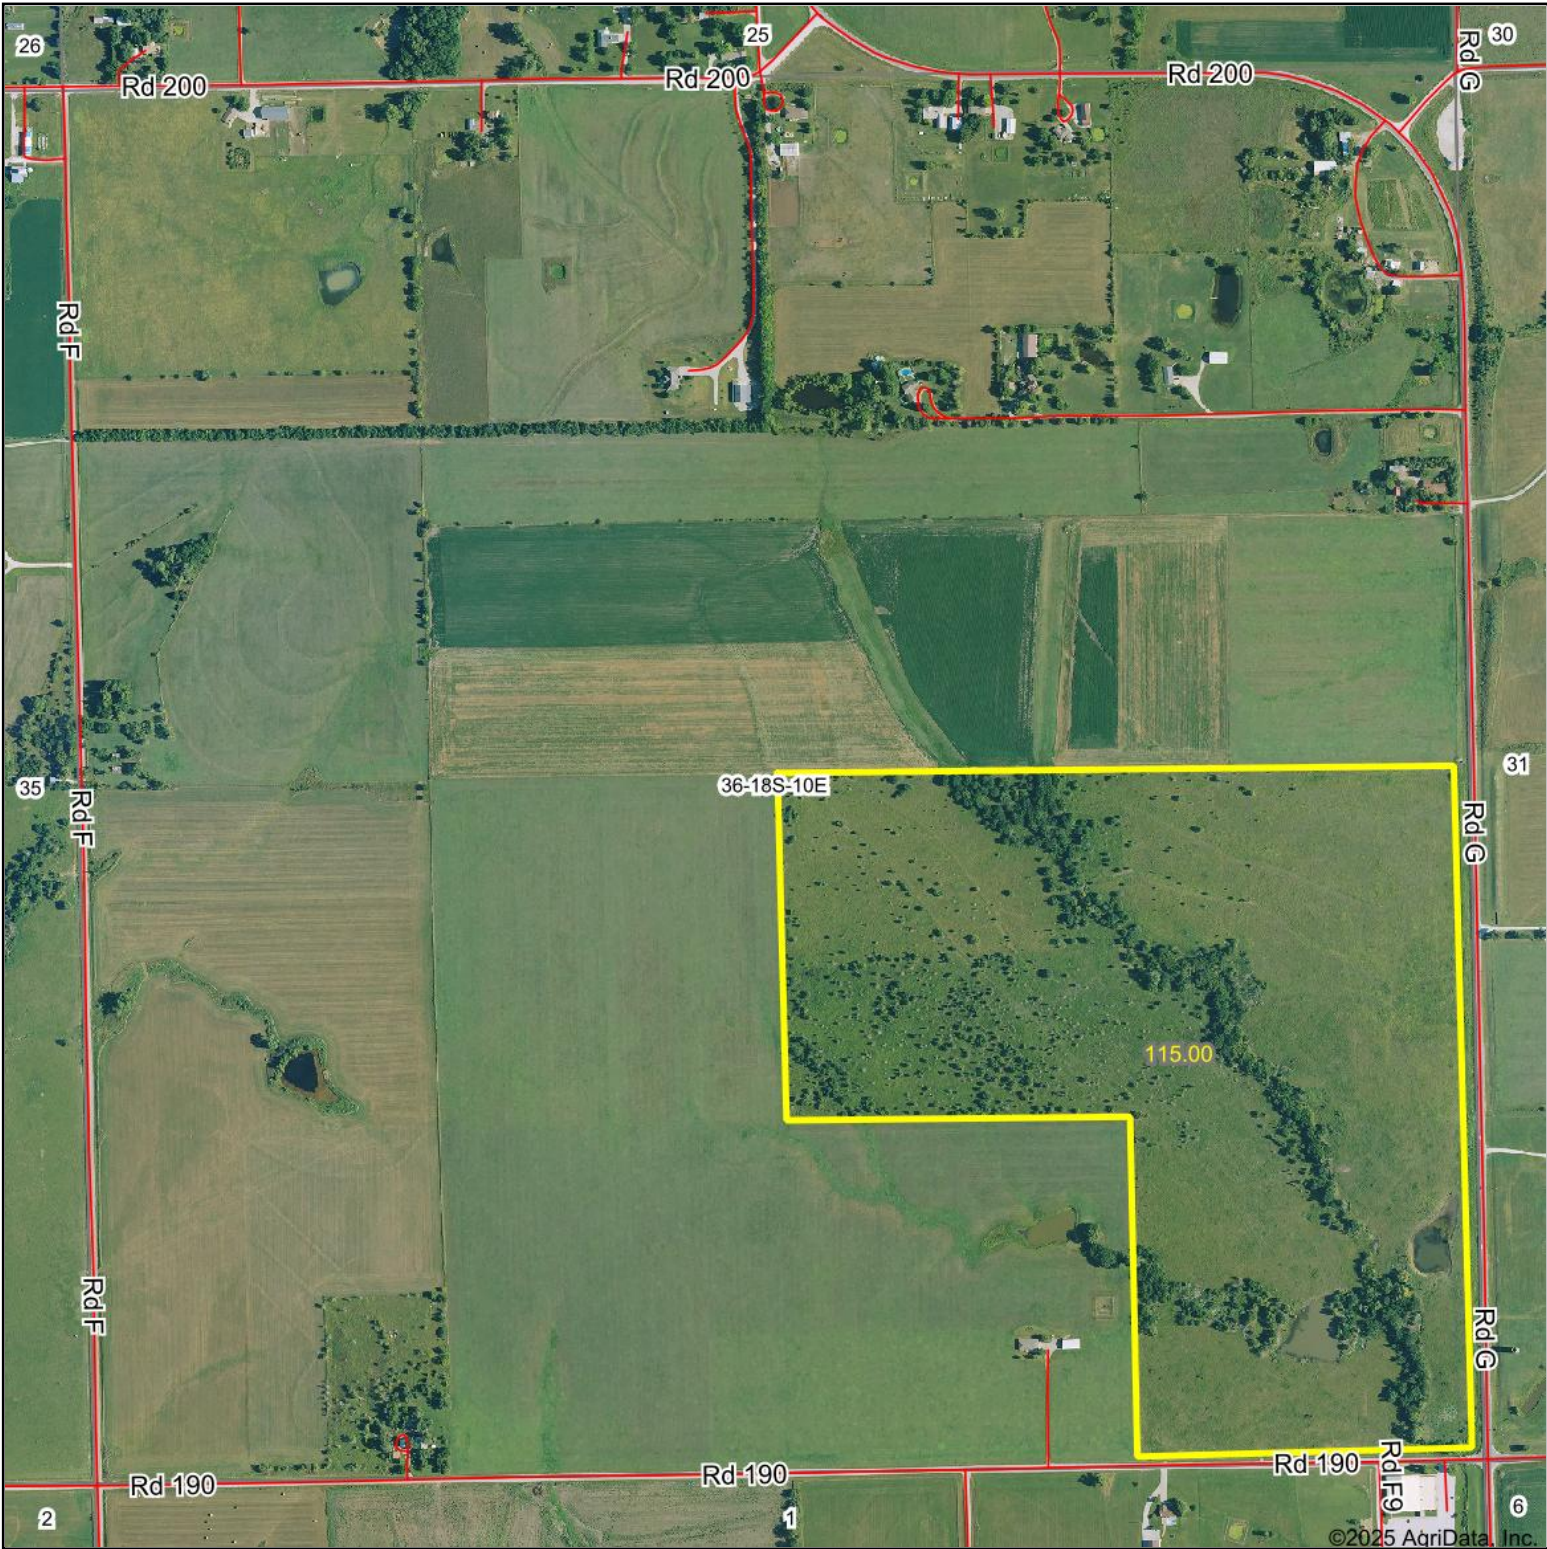

# Aerial Map

Boundary Center: 38.437624, -96.248750

**36-18S-10E**  
**Lyon County**  
**Kansas**