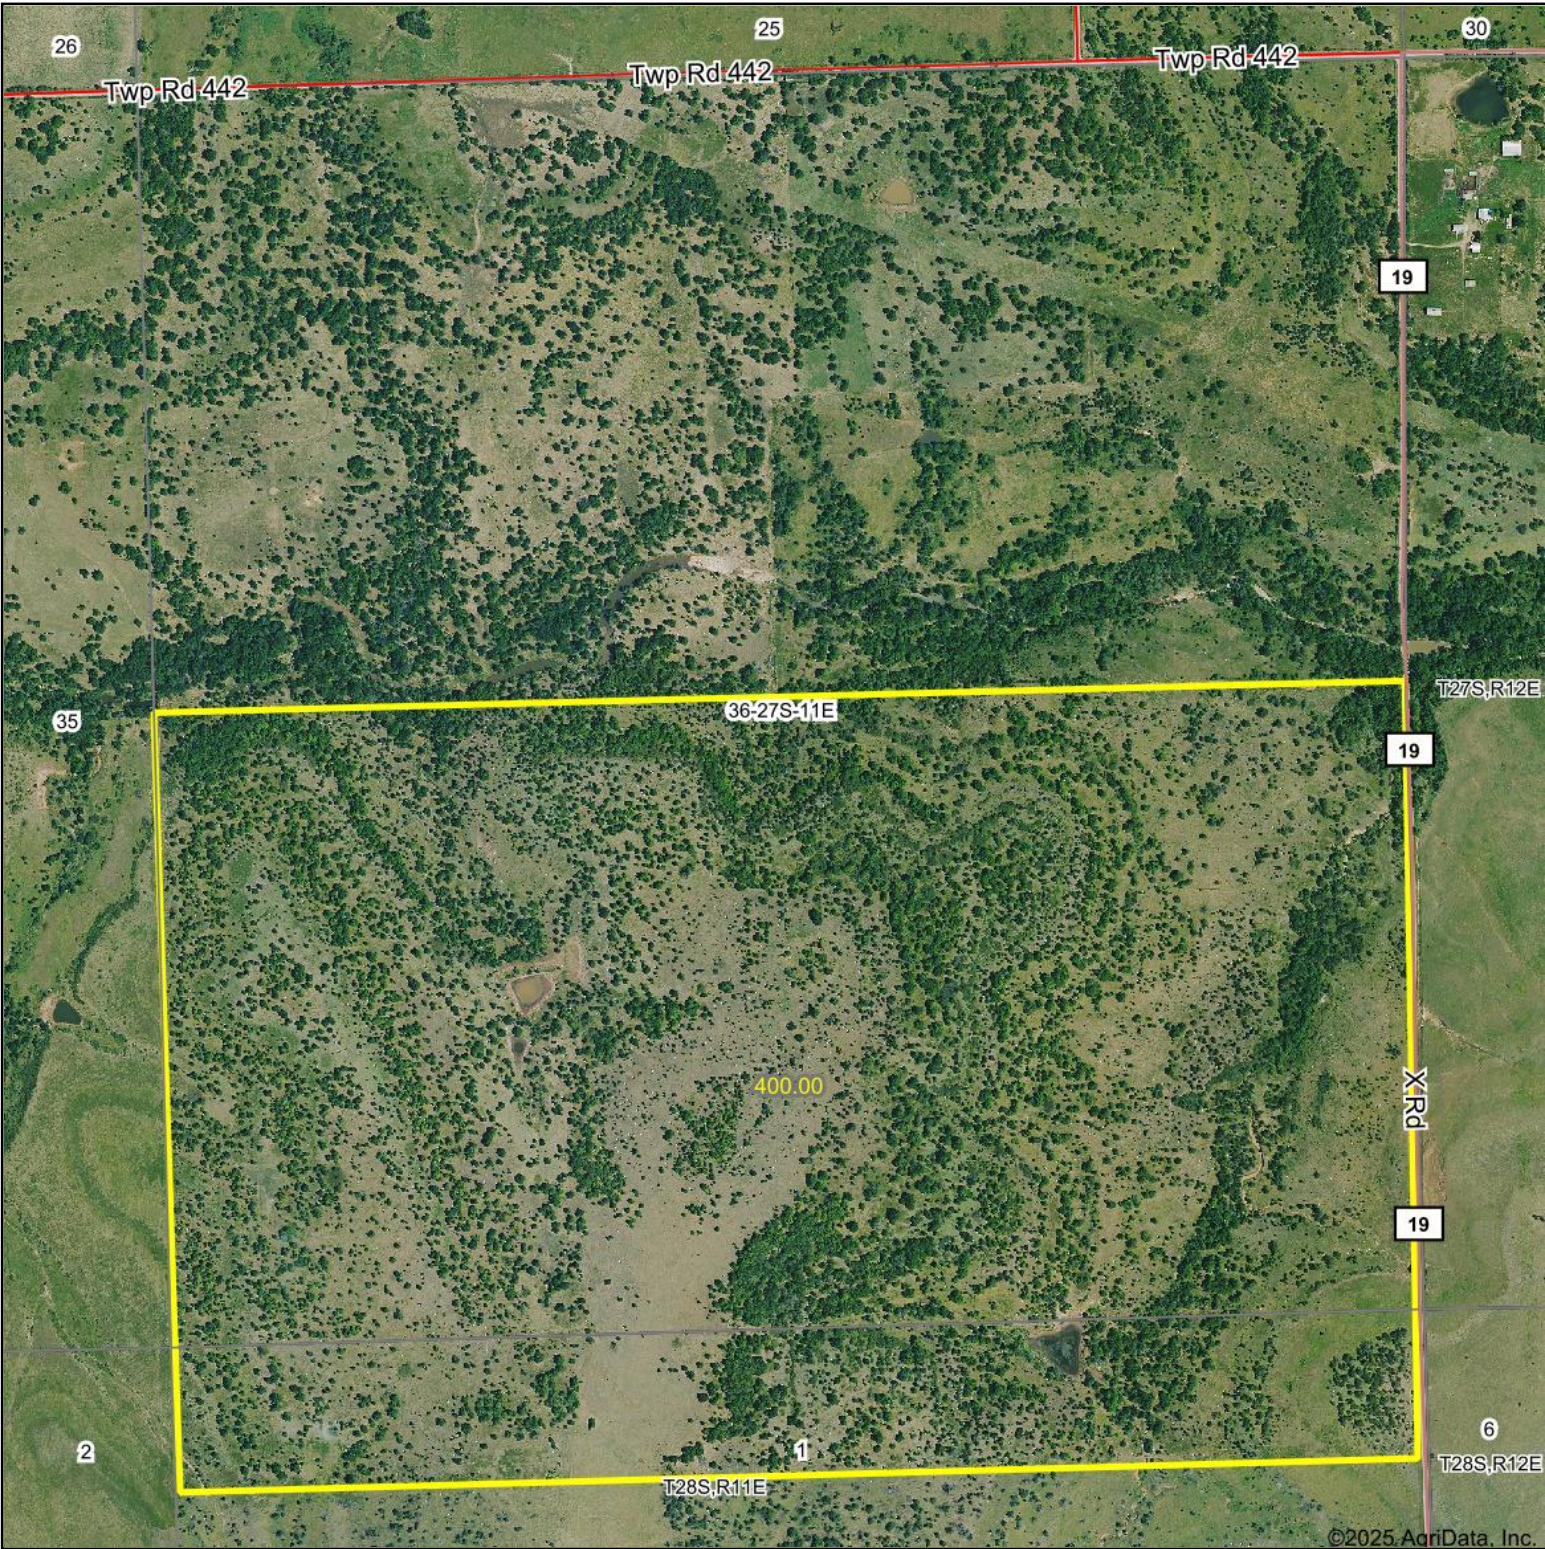

Aerial Map

Boundary Center: 37.652159, -96.152059

36-27S-11E
Greenwood County
Kansas