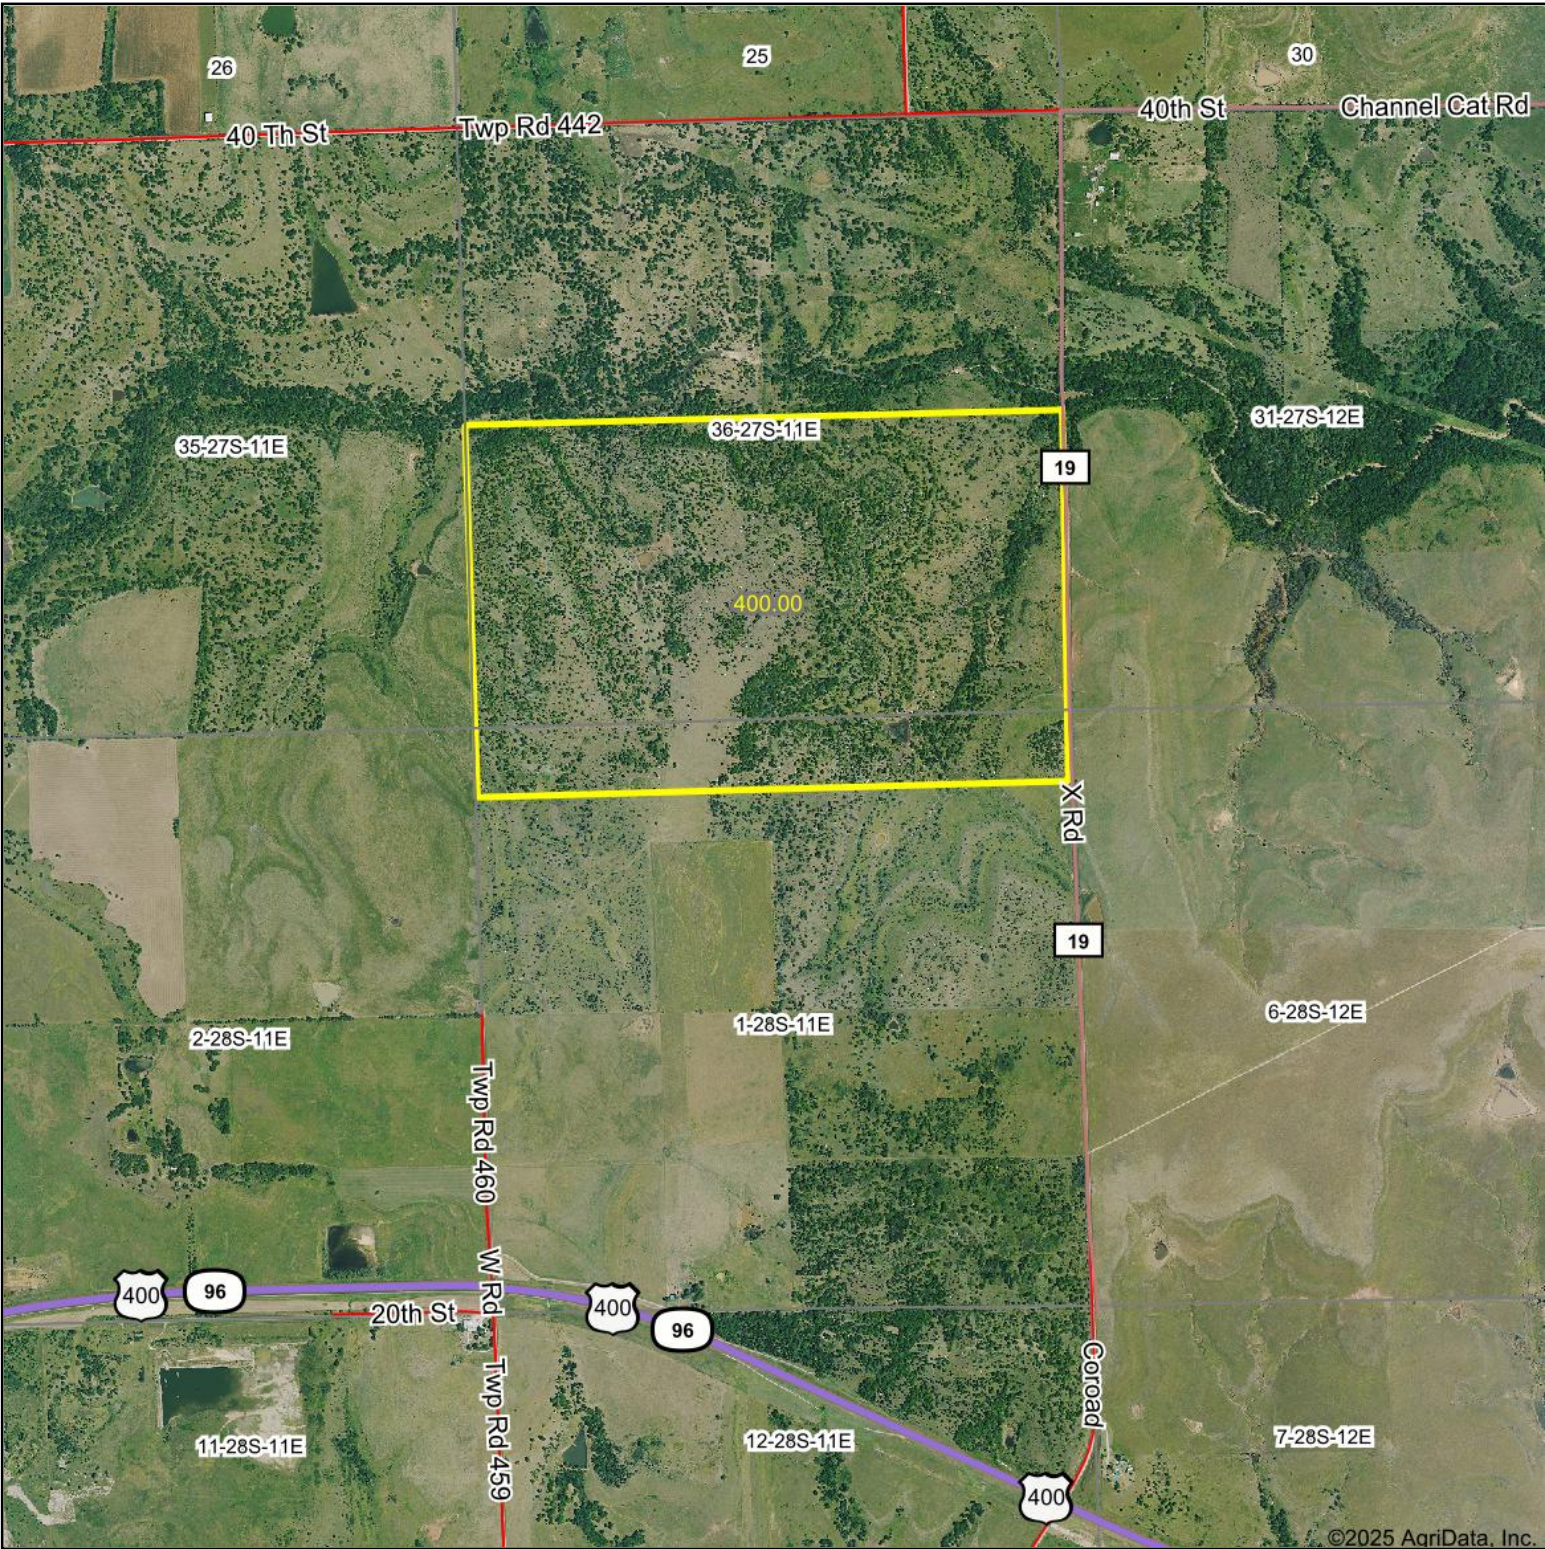

Aerial Map

©2025 AgriData, Inc.

Boundary Center: 37.652159, -96.152059

36-27S-11E
Greenwood County
Kansas

Maps Provided By:
surety
CUSTOMIZED ONLINE MAPPING
© AgriData, Inc. 2023 www.AgriDataInc.com

2/10/2025