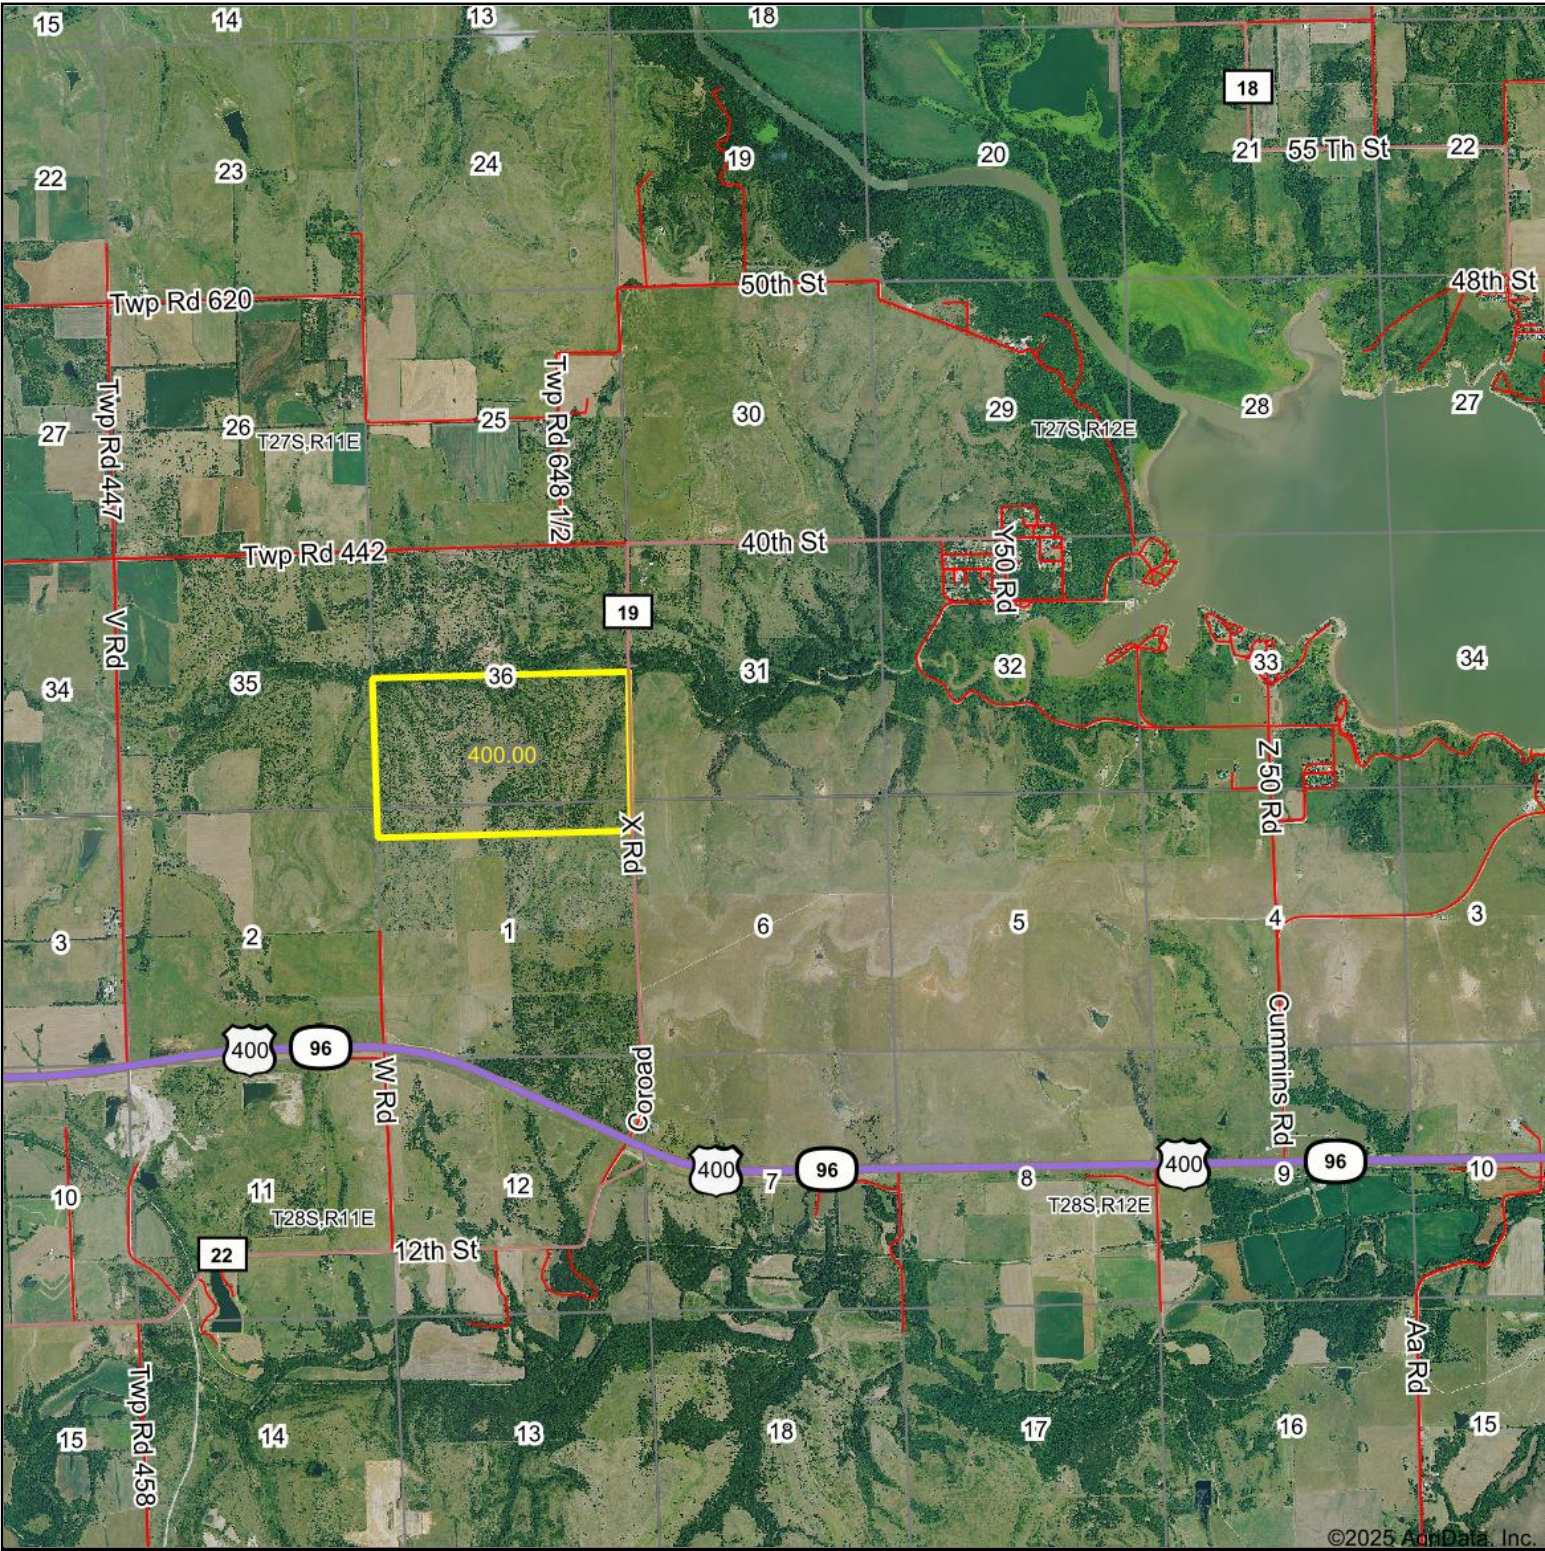

Aerial Map

Boundary Center: 37.652159, -96.152059

36-27S-11E
Greenwood County
Kansas