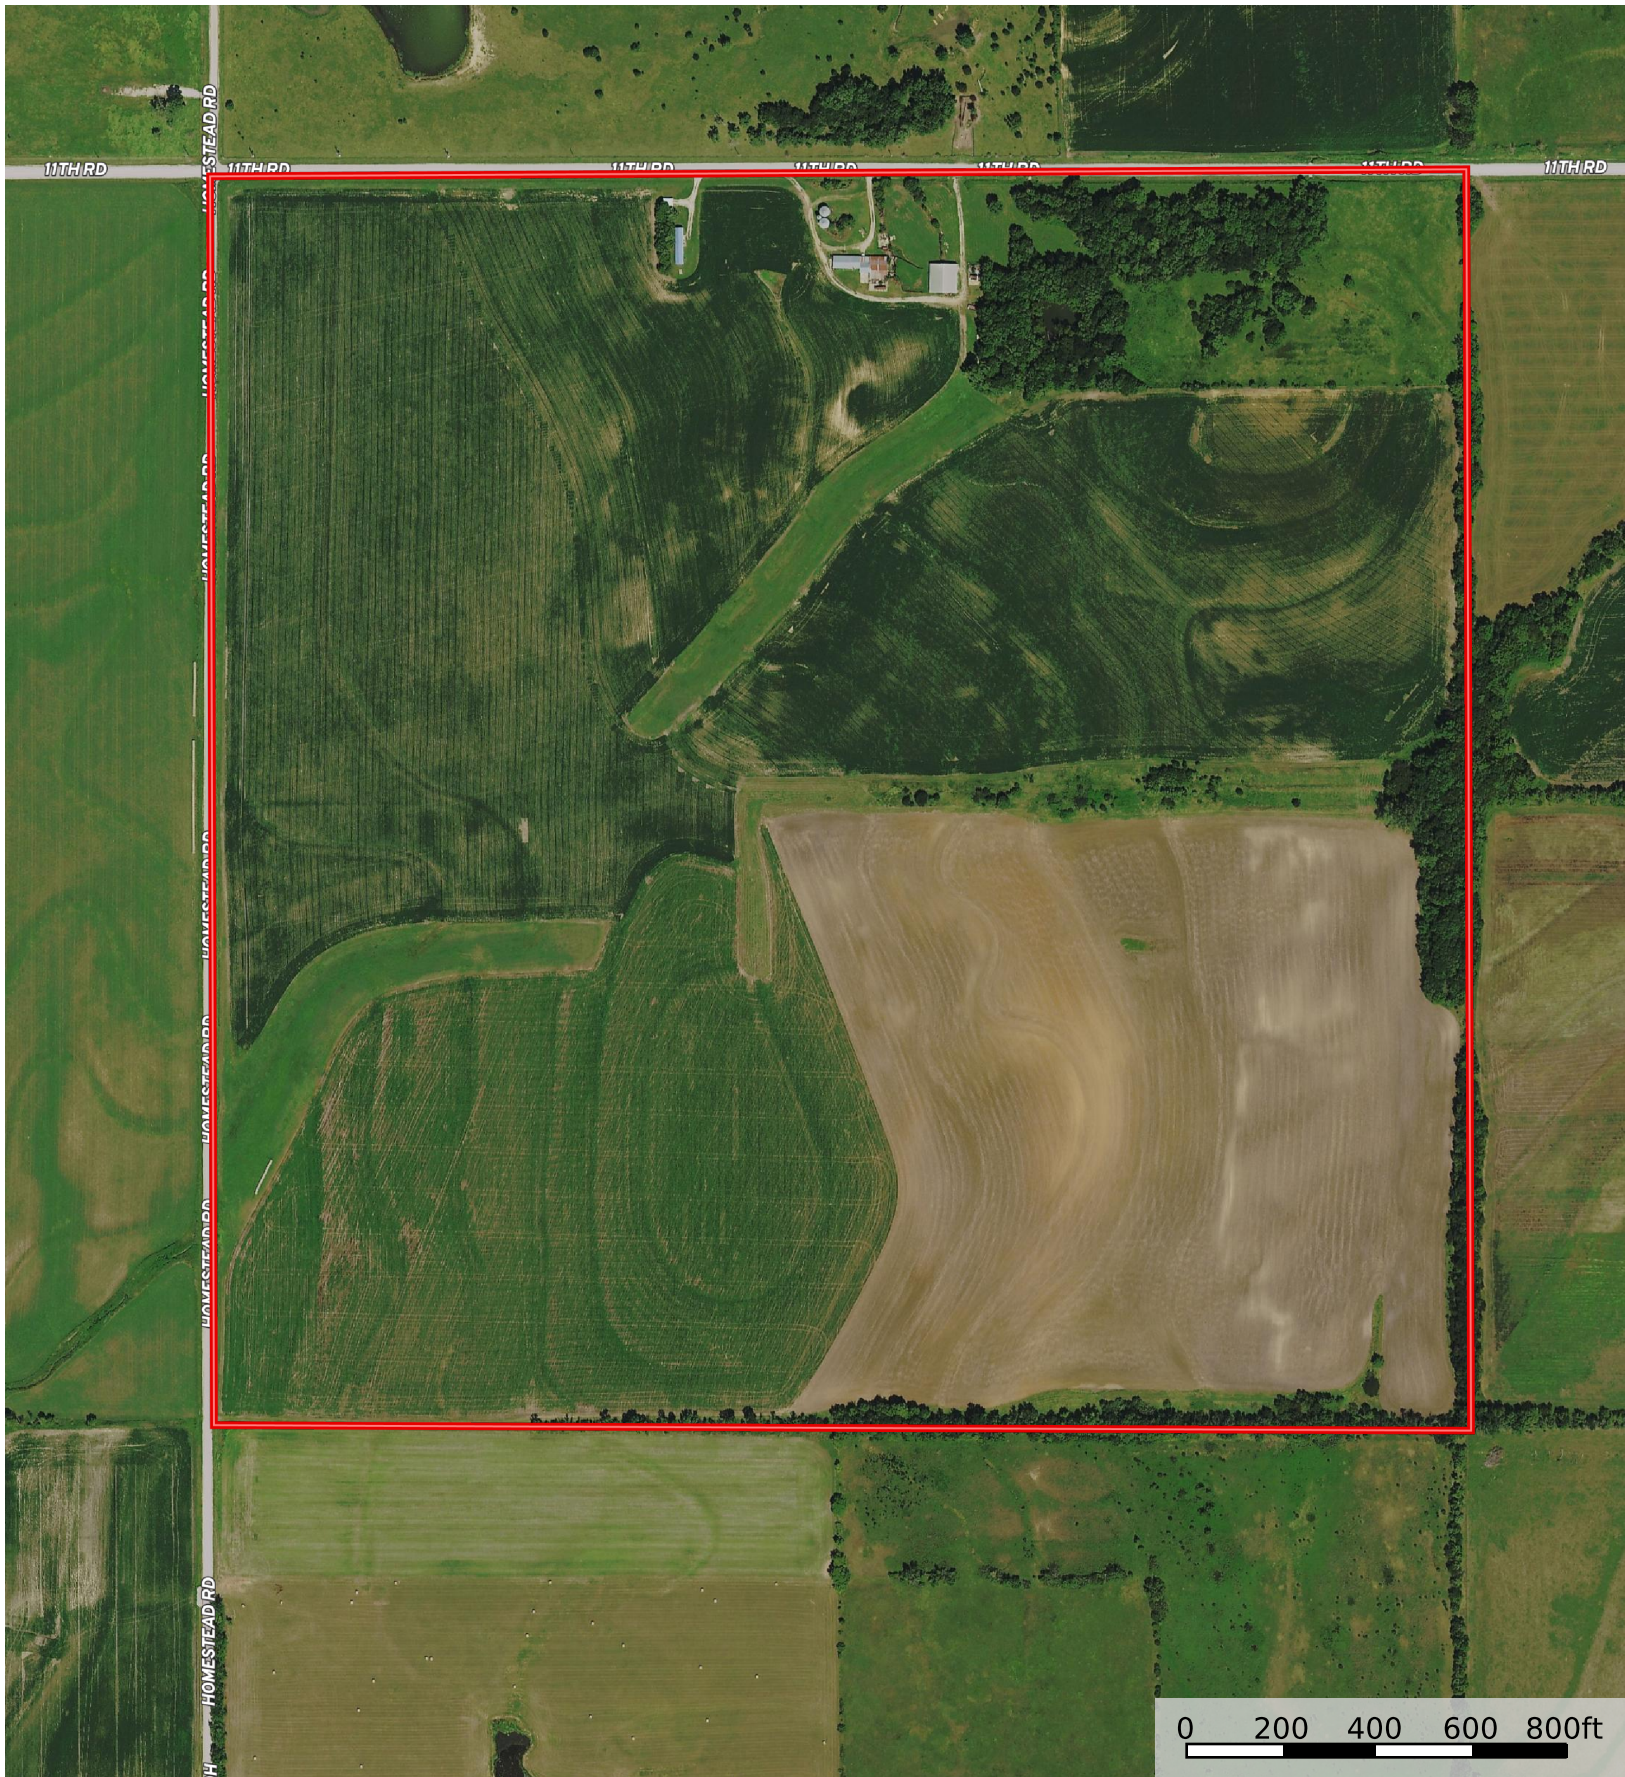

Hayes Tract 2

Coffey County, Kansas, 160 AC +/-

0 200 400 600 800ft

Boundary