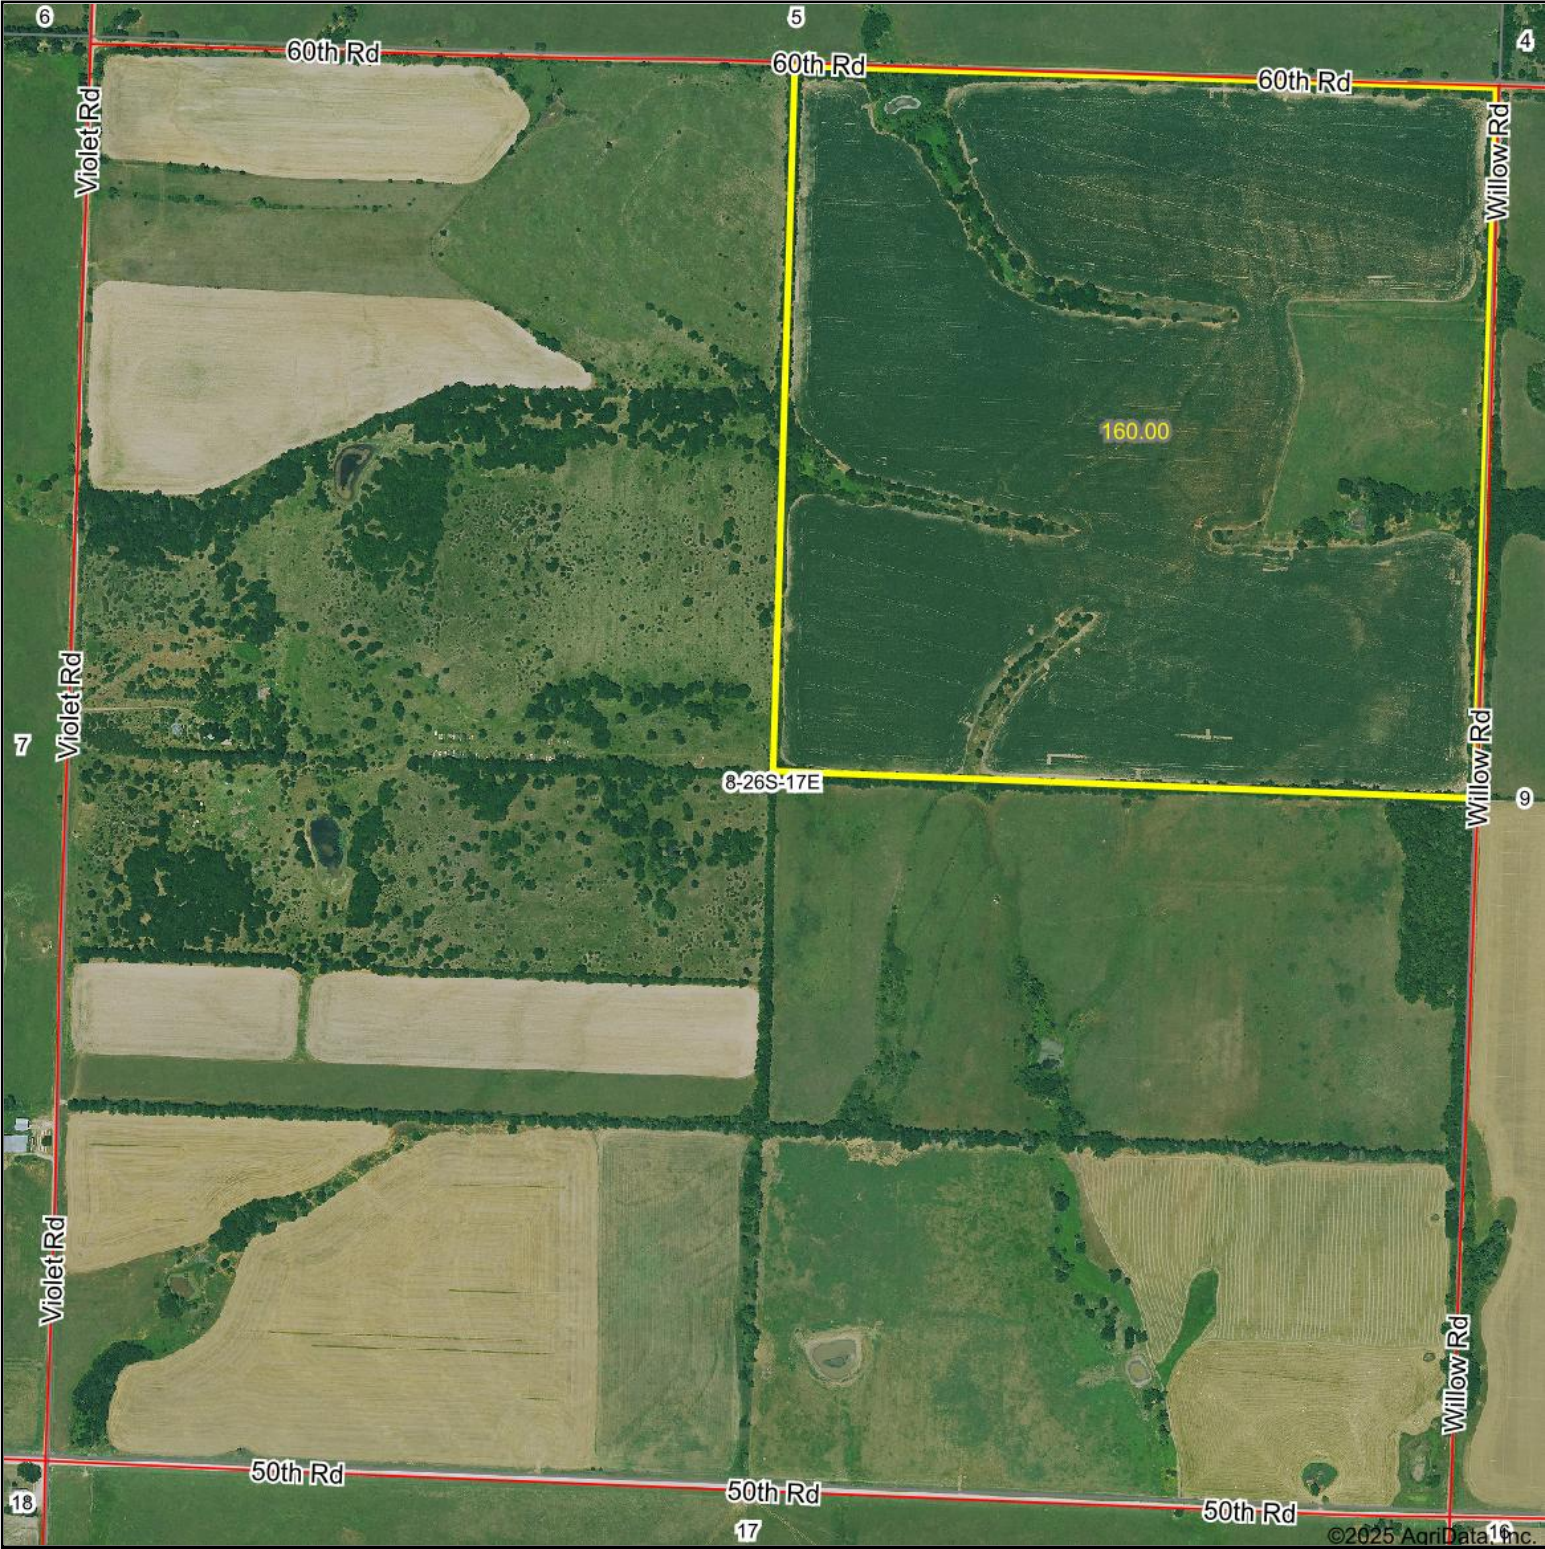

Aerial Map

Boundary Center: 37.801993, -95.566291

8-26S-17E
Woodson County
Kansas

Maps Provided By:

CUSTOMIZED ONLINE MAPPING
© AgriData, Inc. 2023 www.AgriDataInc.com

2/4/2025