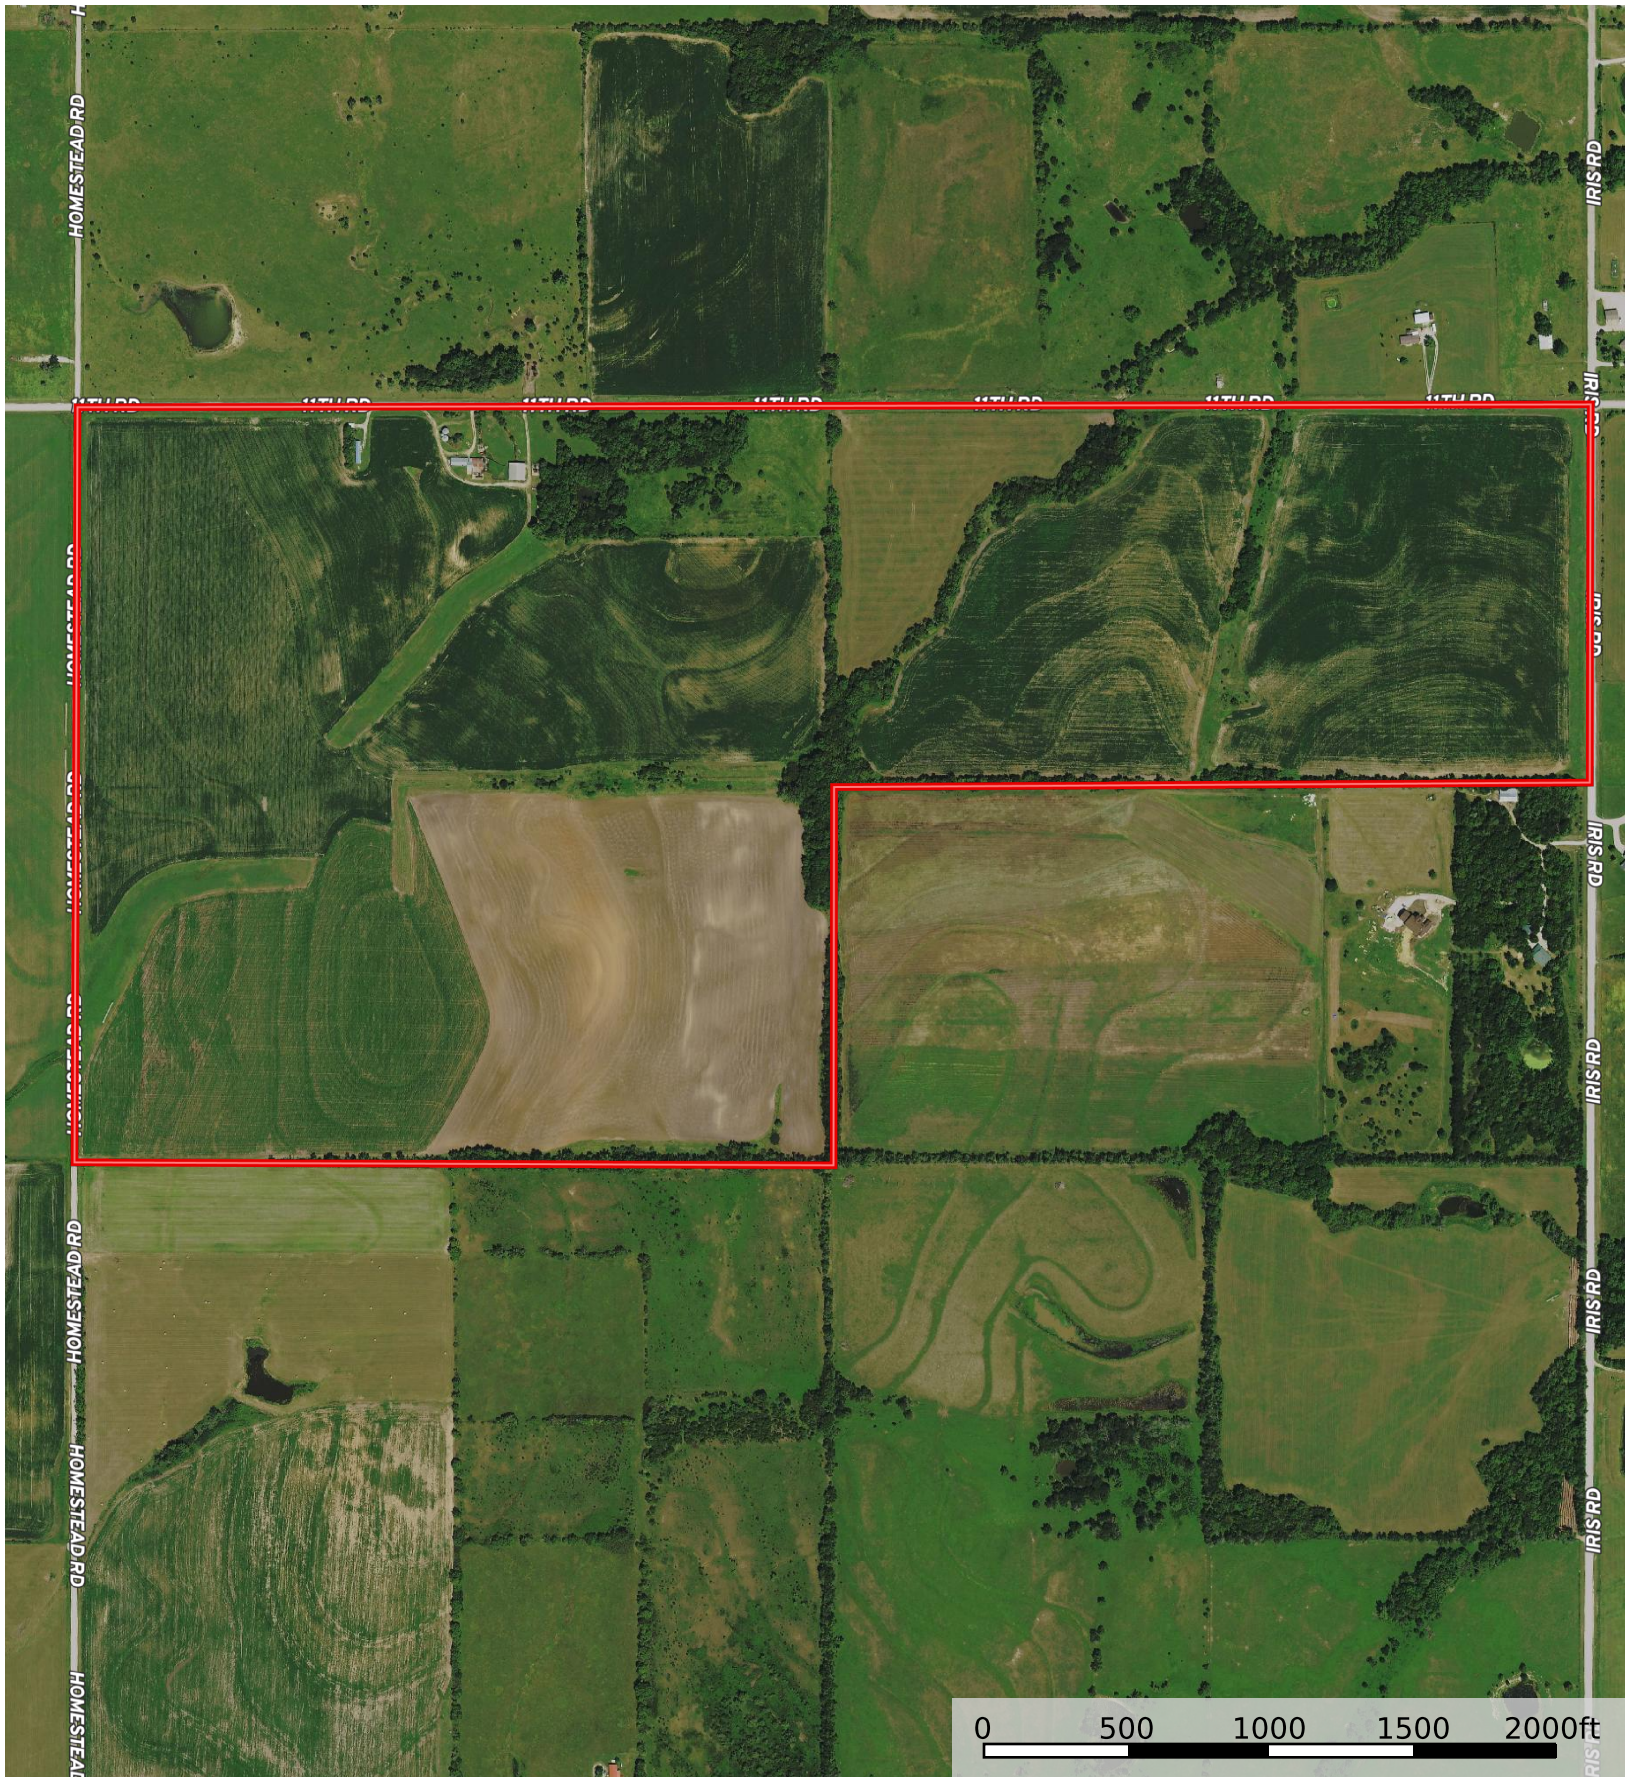

# Hayes Tract 3

Coffey County, Kansas, 240 AC +/-

Boundary