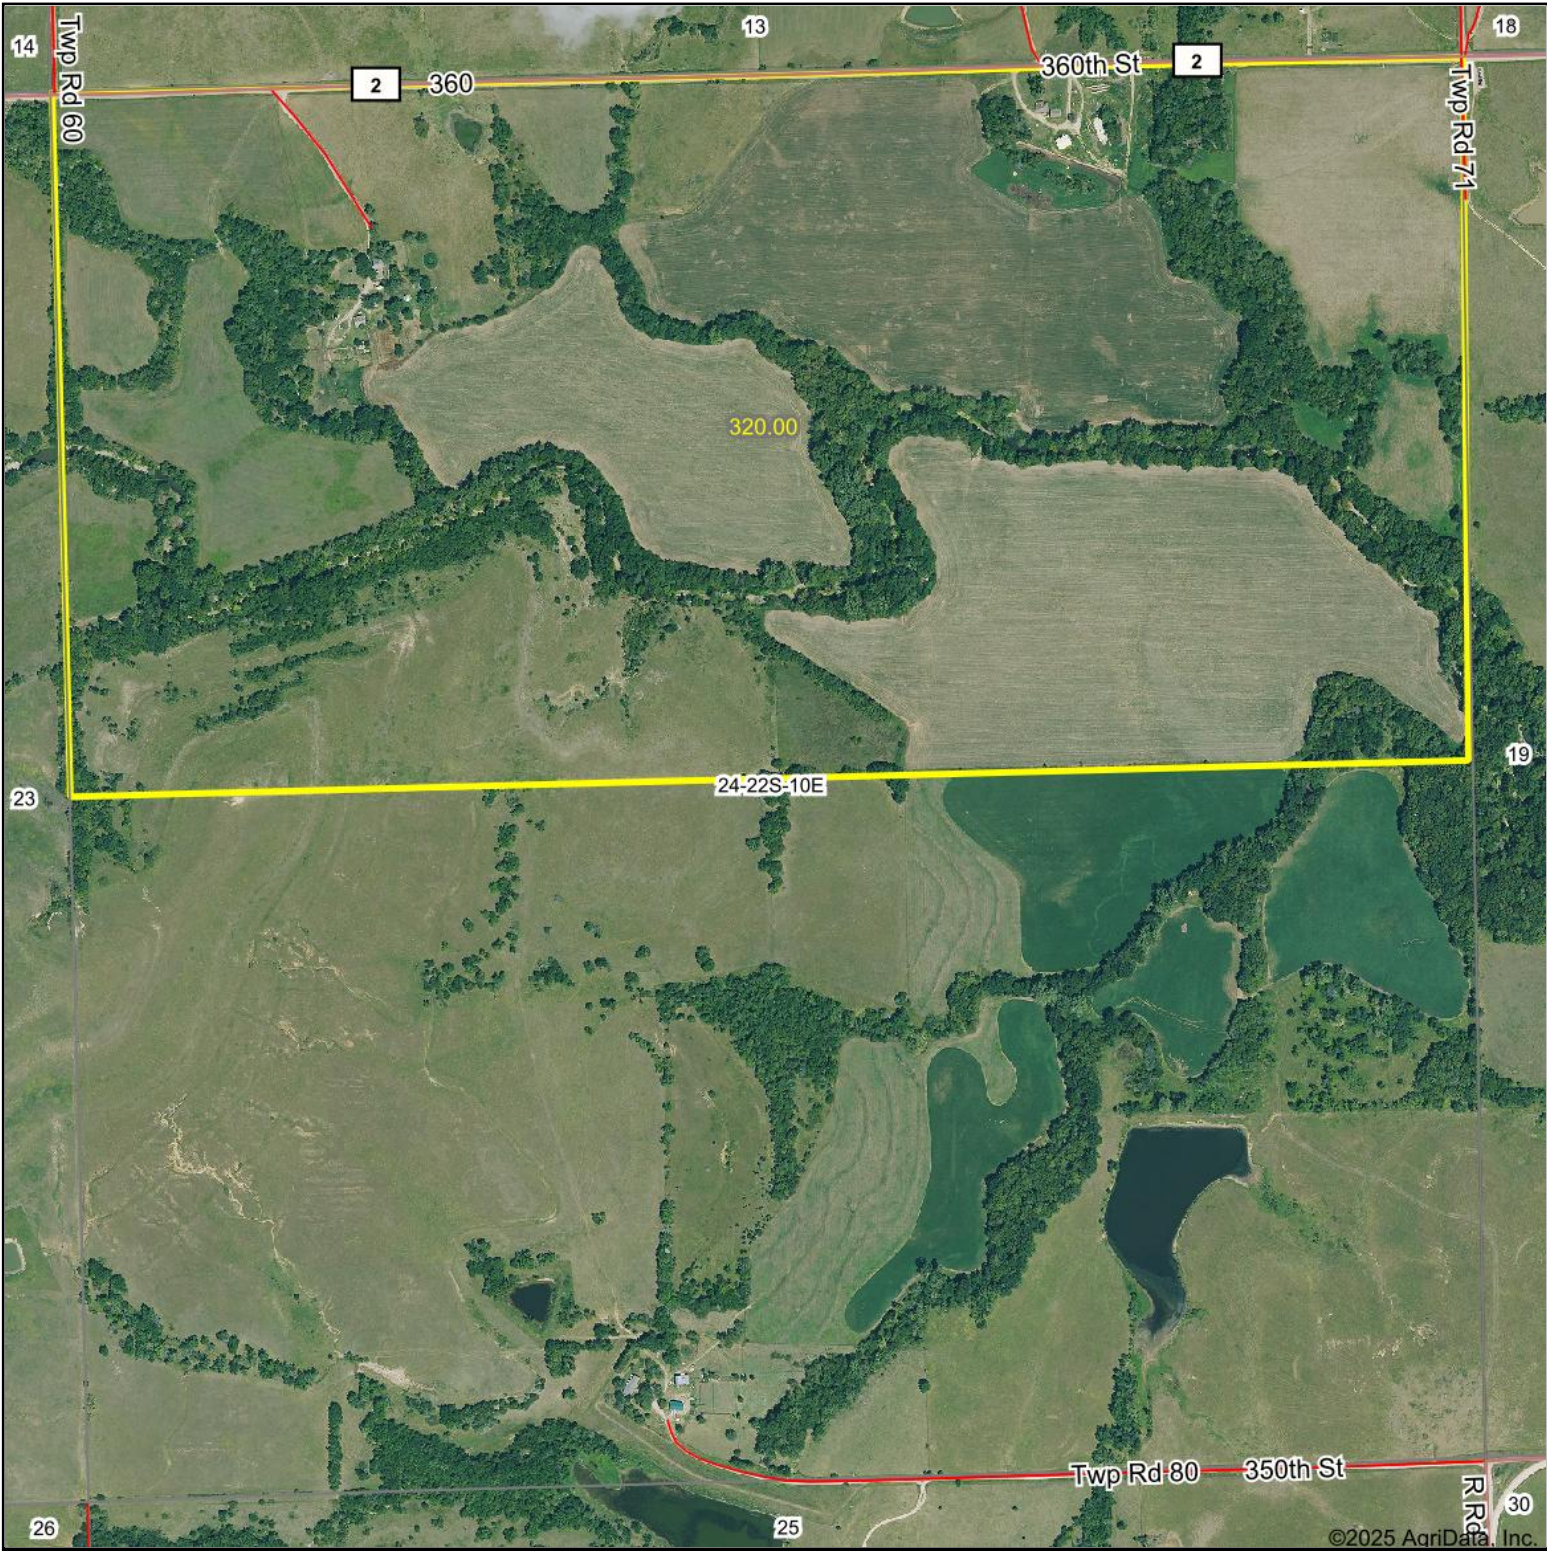

Aerial Map

Boundary Center: 38.125878, -96.257492

24-22S-10E
Greenwood County
Kansas