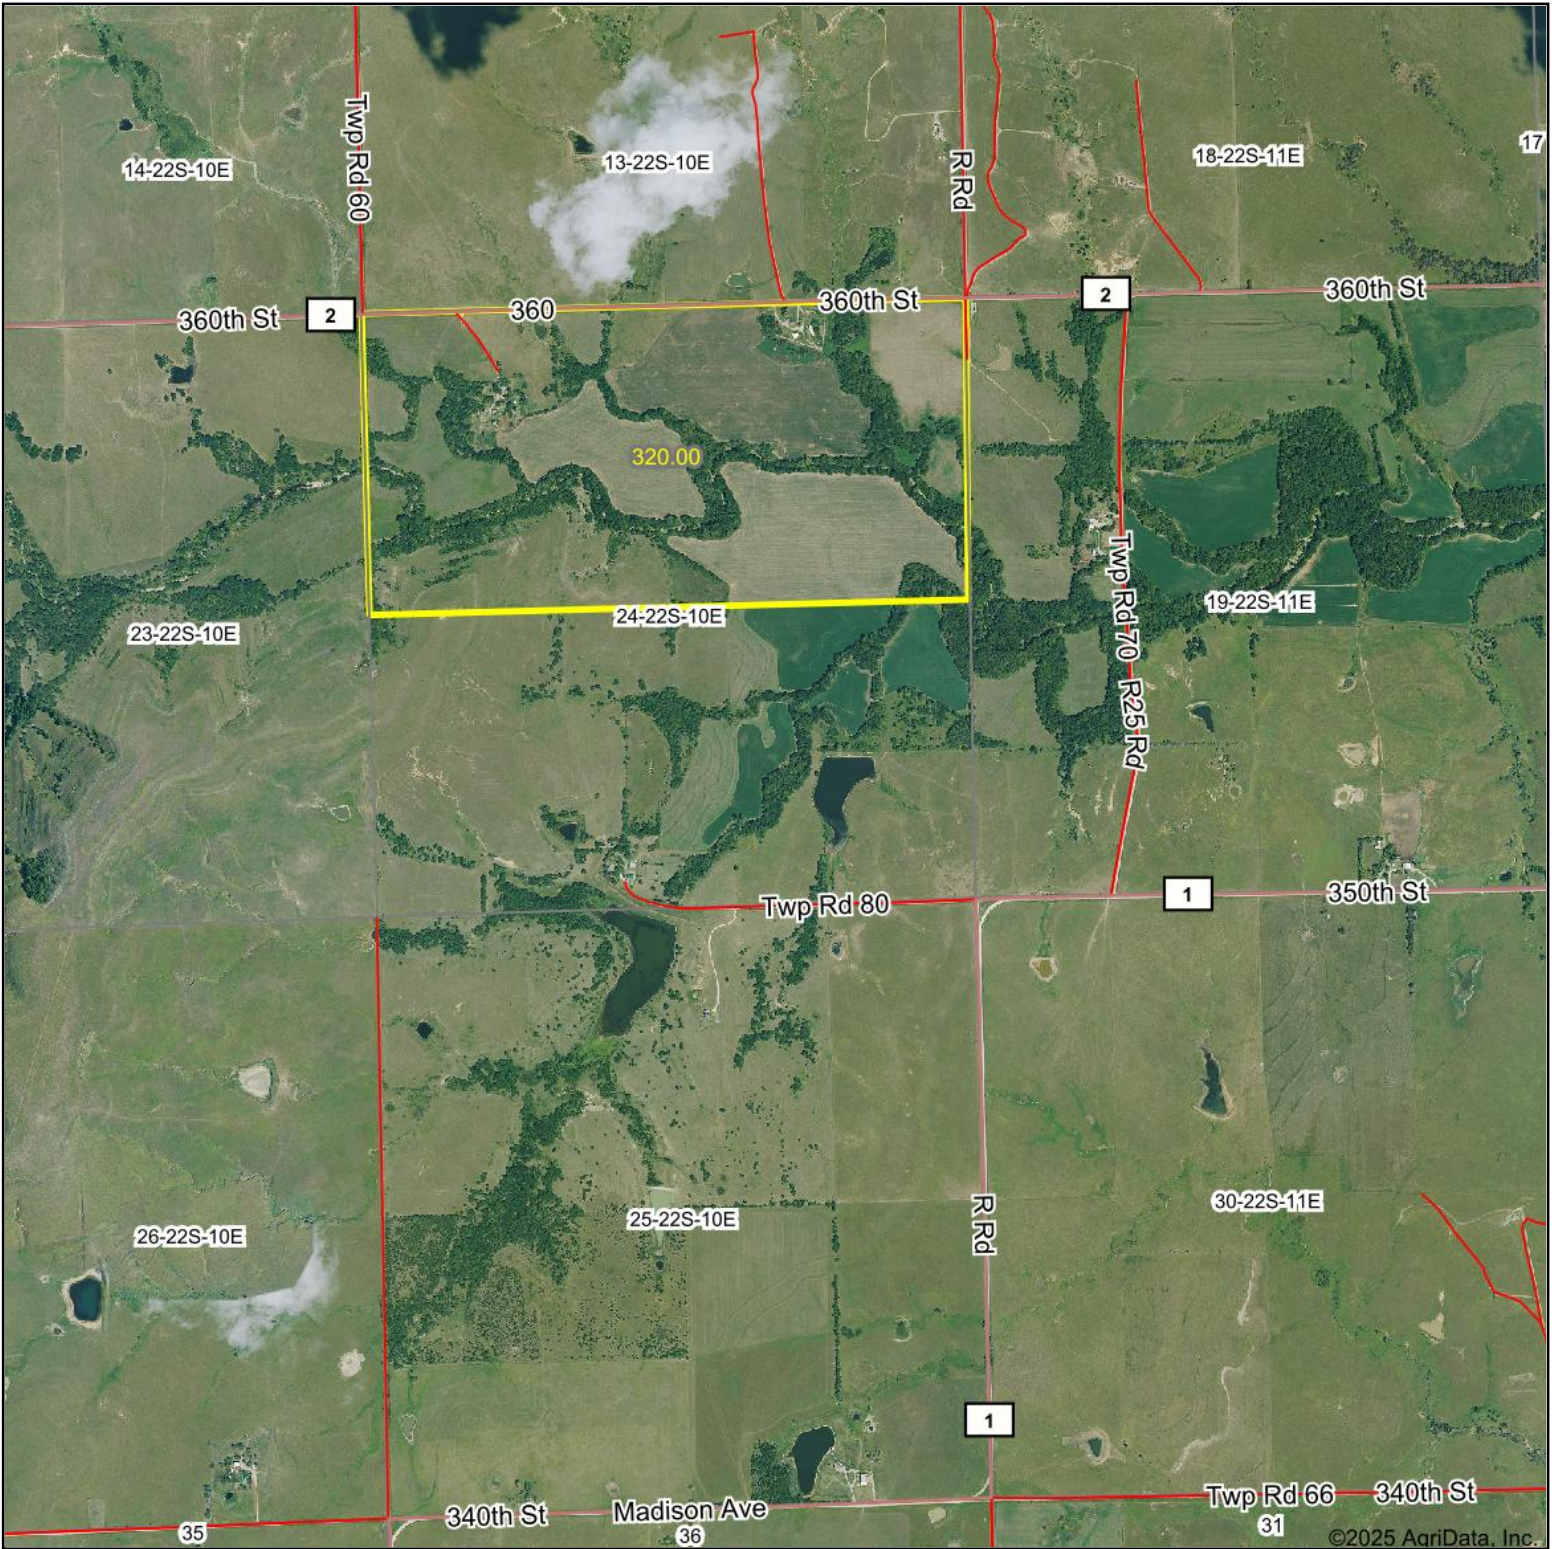

Aerial Map

Boundary Center: 38.125878, -96.257492

24-22S-10E
Greenwood County
Kansas