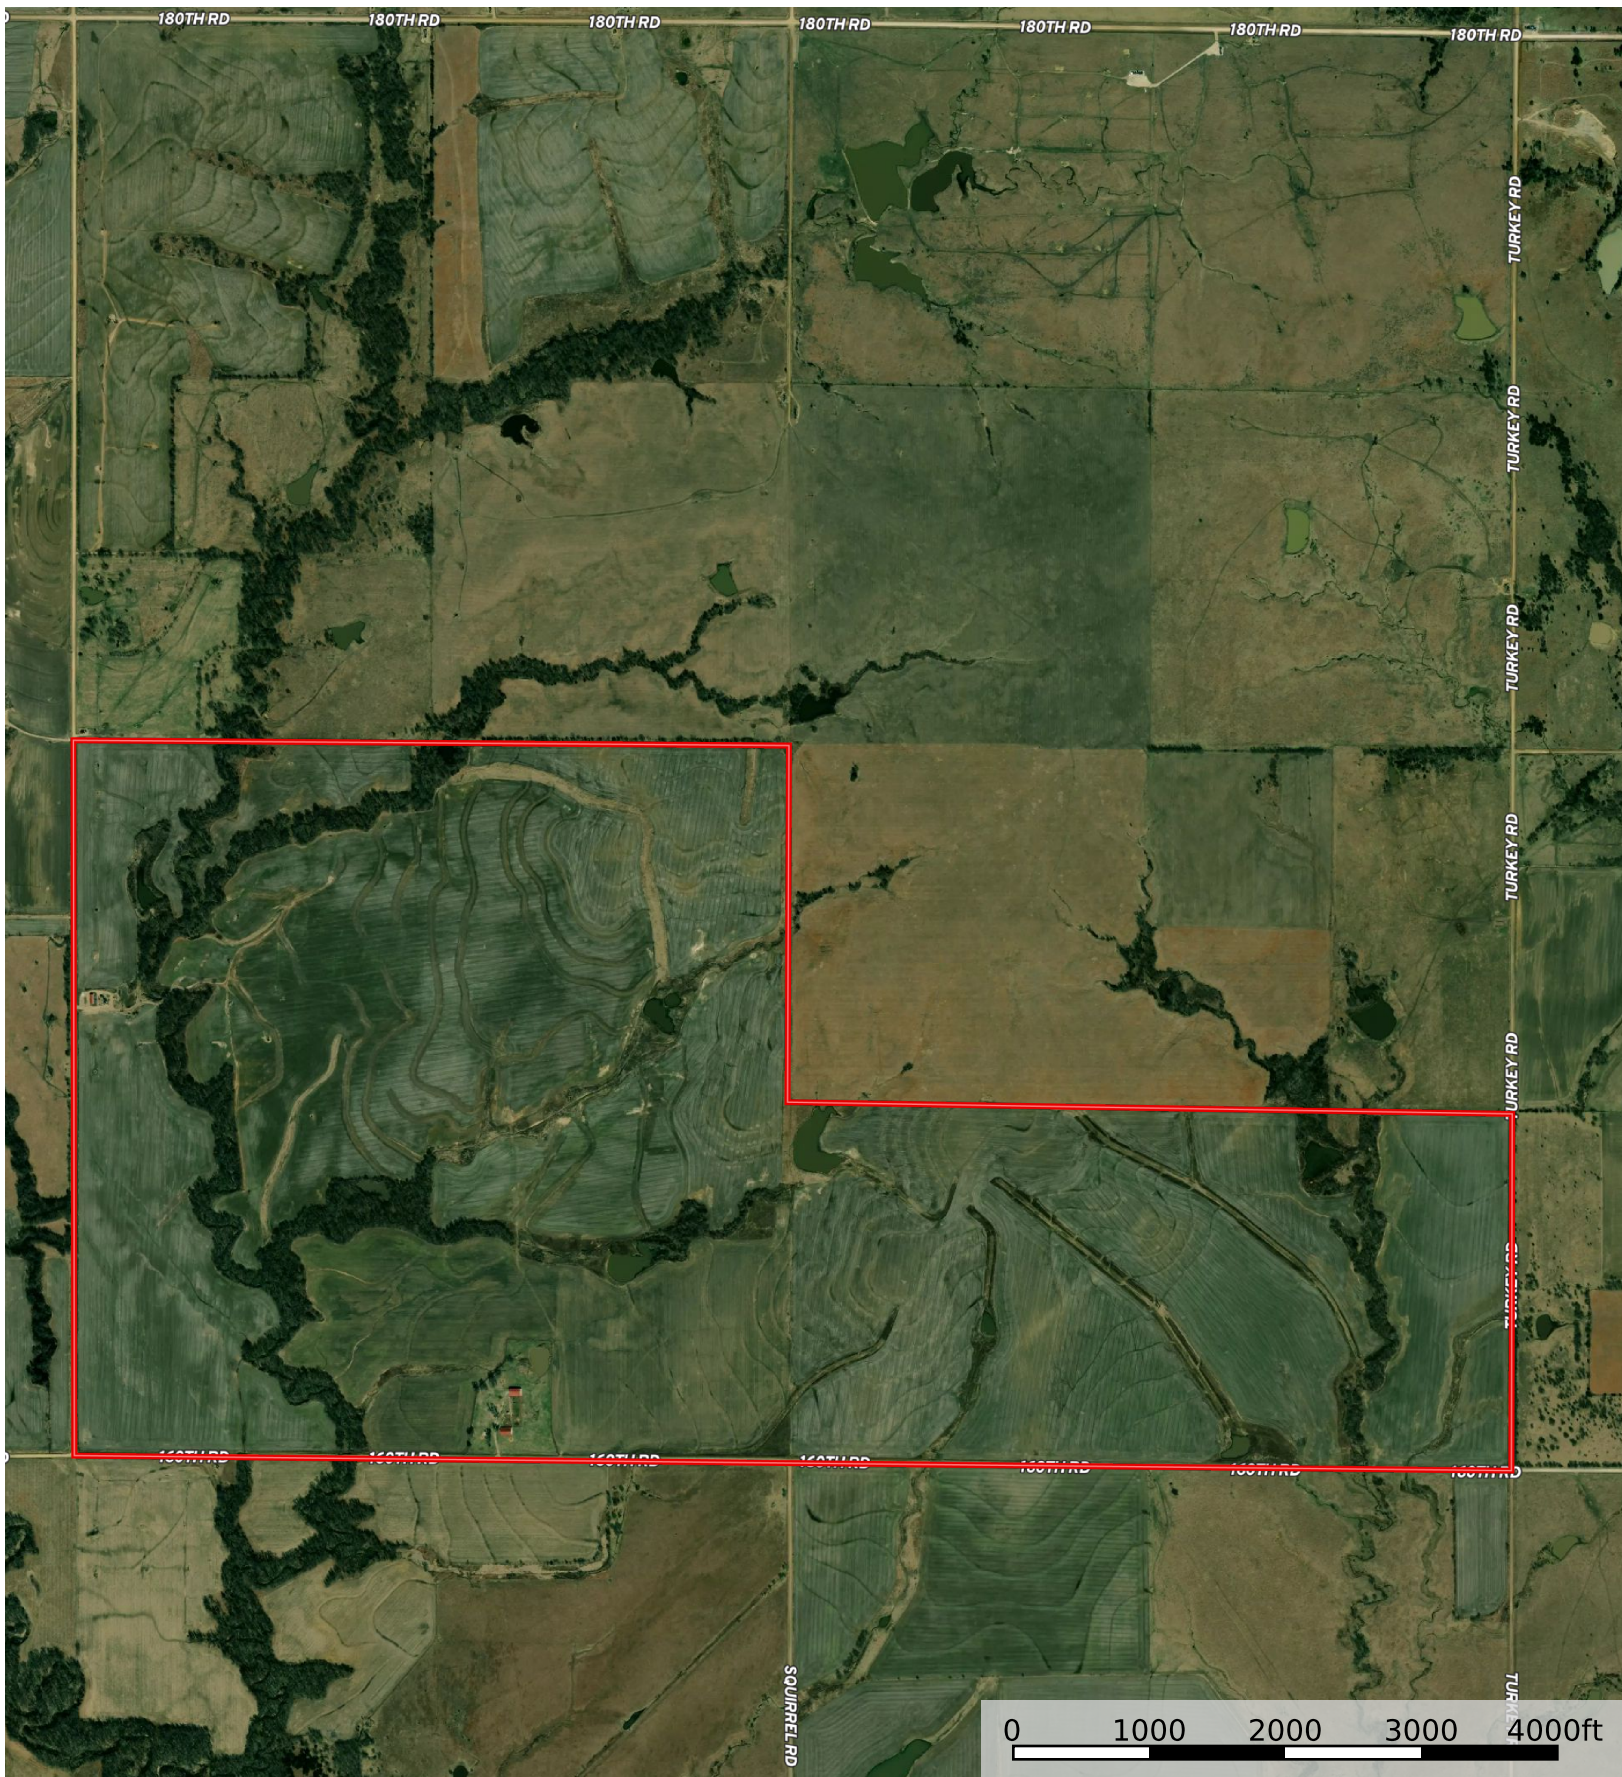

# ML Farms and Cattle 960

Woodson County, Kansas, 960 AC +/-

 Boundary